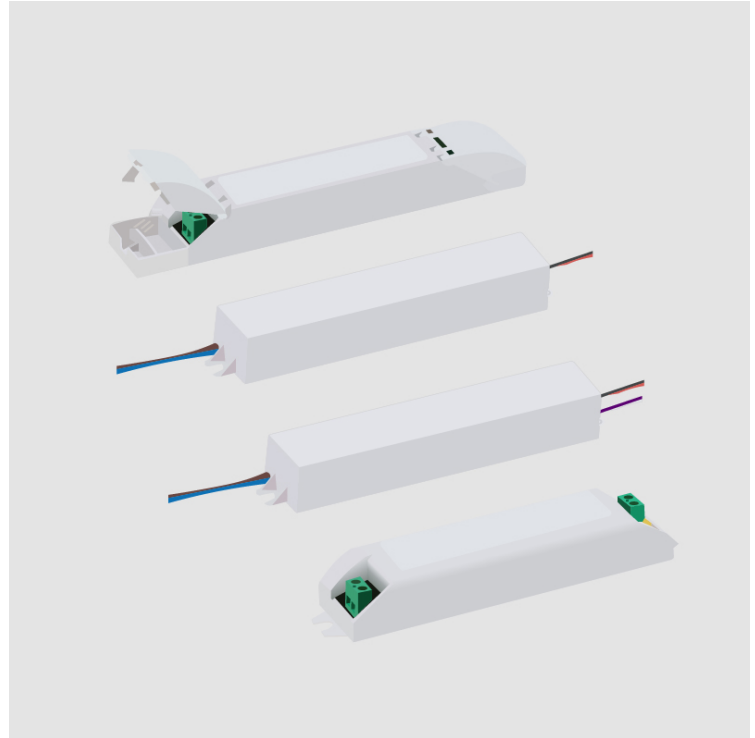

DVO0120500HB

base number

DESCRIPTION

Hatch - LC12-0500Z-UNV-B - 0-10Vdc Dimming - 6-12W - 500mA - 120-277Vac - LED power supply

1. To build a product code in our configurator select the specify button on the base model # product page
2. To build a manual product code on this datasheet choose from the options listed below in blue font and add the suffix to the base model #

GENERAL

Division: Architectural : Components : LED Drivers

PHYSICAL

Shape: Rectangle

Length (mm): 80

Length (in): 3 ⁵/₃₂

Width (mm): 34.7

Width (in): 1 ³/₈

Height (mm): 20.3

Height (in): 13/16

Weight (kg): 0.11

Weight (lbs): 0.24

Fixture Finish: BLK

Fixture Material: Plastic

ELECTRICAL

Lamp Type: LED

Input Wattage (W): 15

Total Output Wattage (W): 6-12

Dimming: 0-10V Dimming

Driver Type: Constant Current - Universal

Driver Class: Class 2

Input Voltage (V): 120 - 277

Constant Current (mA): 500

Constant Voltage (V): 12-24

RATINGS AND CERTIFICATIONS

Certified By: UR Listed

IP rating: Dry / Damp