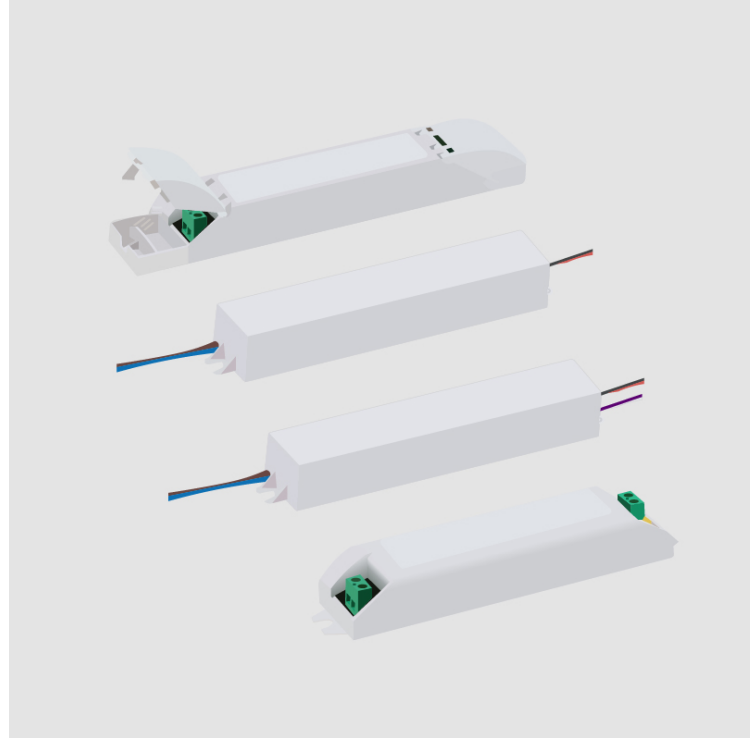

DVO0140350HS

base number

DESCRIPTION

Hatch - LC14-0350Z-UNV-S - 0-10Vdc Dimming - 7-14W - 350mA - 120-277Vac - LED power supply -Used with ENCP1 -Available with IP68-Outdoor Rated -ENCP20, ENCP22

1. To build a product code in our configurator select the specify button on the base model # product page
2. To build a manual product code on this datasheet choose from the options listed below in blue font and add the suffix to the base model #

GENERAL

Division: Architectural : Components : LED Drivers

PHYSICAL

Length (mm): 164

Length (in): 6 ¹⁵/₃₂

Width (mm): 34.7

Width (in): 1 ³/₈

Height (mm): 25.4

Height (in): 1

Weight (kg): 0.25

Weight (lbs): 0.56

Fixture Material: Metal

ELECTRICAL

Lamp Type: LED

Input Wattage (W): 17

Total Output Wattage (W): 7-14

Dimming: 0-10V Dimming

Driver Type: Constant Current - Universal

Driver Class: Class 2

Input Voltage (V): 120 - 277

Constant Current (MA): 350

Constant Voltage (V): 20-40

RATINGS AND CERTIFICATIONS

Certified By: UR Listed

IP rating: Dry / Damp