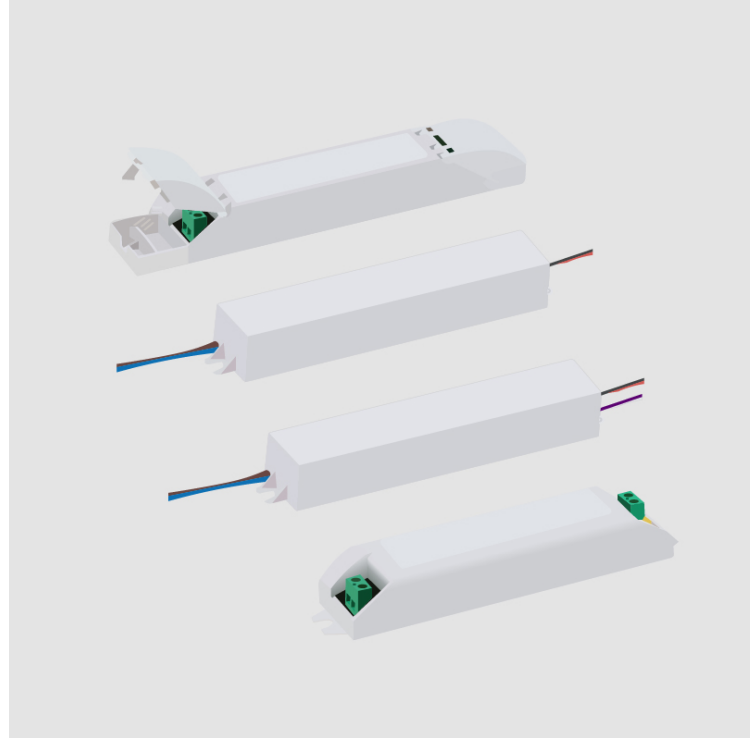

DVO0250024MF

base number

DESCRIPTION

MeanWell - LPF-25D-24 - 1-10Vdc / Resistance / 10V PWM Dimming - 13.86-25W - 24Vdc - 120-277Vac - LED power supply -Used with ENCP5 -Available with IP68- Outdoor Rated -ENCP20, ENCP22

1. To build a product code in our configurator select the specify button on the base model # product page
2. To build a manual product code on this datasheet choose from the options listed below in blue font and add the suffix to the base model #

GENERAL

Division: Architectural : Components : LED Drivers

PHYSICAL

Length (mm): 151

Length (in): 5 ¹⁵/₁₆

Width (mm): 40

Width (in): 1 ³⁷/₆₄

Height (mm): 32

Height (in): 1 ¹⁷/₆₄

Weight (kg): 0.21

Weight (lbs): 0.46

Fixture Material: Plastic

ELECTRICAL

Lamp Type: LED

Input Wattage (W): 28.8

Total Output Wattage (W): 13.86-25

Dimming: 1-10V Dimming to 10%

Driver Type: Constant Voltage - Universal

Driver Class: Class 2

Input Voltage (V): 120 - 277

Output Voltage (V): 24

Constant Voltage (V): 13-24

RATINGS AND CERTIFICATIONS

Certified By: UR Listed

IP rating: IP67