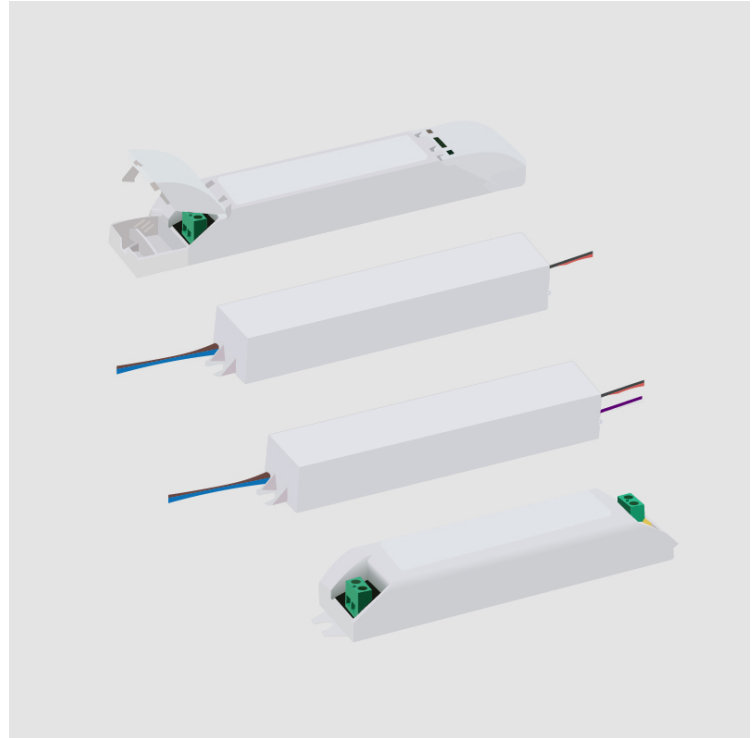

DVO0300024MUL-E

base number

DESCRIPTION

Magnitude - CVD30L24DC - 0-10Vdc Dimming (1%) - 30W - 24Vdc - 120-277Vac - LED power supply w/UL Listed Enclosure

1. To build a product code in our configurator select the specify button on the base model # product page
2. To build a manual product code on this datasheet choose from the options listed below in blue font and add the suffix to the base model #

GENERAL

Division: Architectural : Components : LED Drivers

PHYSICAL

Length (mm): 290

Length (in): 11 ³⁷/₆₄

Width (mm): 59.9

Width (in): 2 ²³/₆₄

Height (mm): 35

Height (in): 1 ³/₈

ELECTRICAL

Lamp Type: LED

Total Output Wattage (W): 0-30

Dimming: 0-10V Dimming to 1%

Driver Type: Constant Voltage - Universal

Driver Class: Class 2

Input Voltage (V): 120 - 277

Output Voltage (V): 24

RATINGS AND CERTIFICATIONS

Certified By: UL Listed

IP rating: IP65