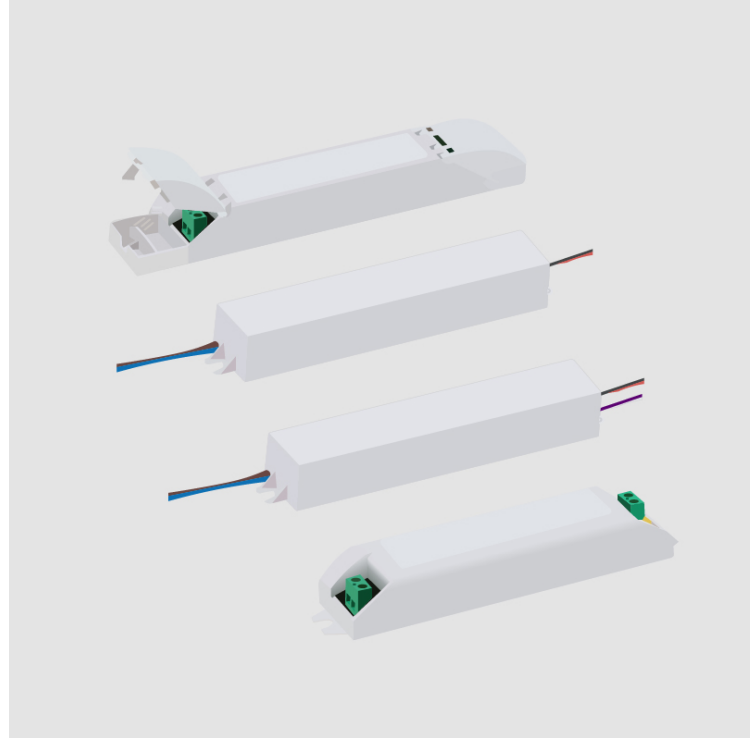

DVO050PROGMA

base number

DESCRIPTION

Magnitude - AFLEX-50W - 0-10Vdc Dimming (0.1% or Dim-to-Off) - 0.3-50W - 100-1400mA - 120-277Vac - Programmable LED power supply -Used with ENCP6 - Available with IP68-Outdoor Rated -ENCP20, ENCP22

1. To build a product code in our configurator select the specify button on the base model # product page
2. To build a manual product code on this datasheet choose from the options listed below in blue font and add the suffix to the base model #

GENERAL

Division: Architectural : Components : LED Drivers

PHYSICAL

Length (mm): 125.7

Length (in): 4 ⁶³/₆₄

Width (mm): 65.8

Width (in): 2 ¹⁹/₃₂

Height (mm): 25.4

Height (in): 1

Weight (kg): 0.166

Weight (lbs): 0.365

Fixture Material: Aluminum

ELECTRICAL

Lamp Type: LED

Total Output Wattage (W): 0.3-50

Dimming: 0-10V Dimming

Driver Type: Constant Current - Universal

Driver Class: Class 2

Input Voltage (V): 120 - 277

Constant Current (MA): 100-1400

Constant Voltage (V): 10-57

RATINGS AND CERTIFICATIONS

Certified By: UL Listed

Code Compliance: Title 24 commercial Installation

IP rating: IP40