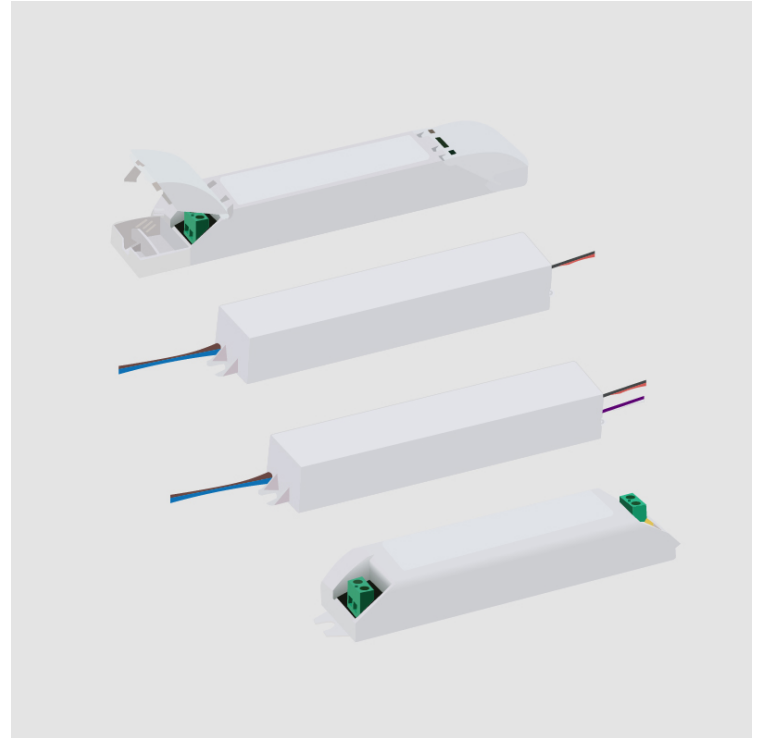

DVO050PROGMA

base number

DESCRIPTION

Magnitude - AFLEX-50W - 0-10Vdc Dimming (0.1% or Dim-to-Off) - 0.3-50W - 100-1400mA - 120-277Vac - Programmable LED power supply -Used with ENCP6 - Available with IP68-Outdoor Rated -ENCP20, ENCP22

1. To build a product code in our configurator select the specify button on the base model # product page
2. To build a manual product code on this datasheet choose from the options listed below in blue font and add the suffix to the base model #

GENERAL

Division: Architectural : Components : LED Drivers

PHYSICAL

Length (mm): 125.7

Length (in): 4 ⁶¹/₆₄

Width (mm): 65.8

Width (in): 2 ¹⁹/₃₂

Height (mm): 25.4

Height (in): 1

Weight (kg): 0.166

Weight (lbs): 0.365

Fixture Material: Aluminum

ELECTRICAL

Lamp Type: LED

Total Output Wattage (W): 0.3-50

Dimming: 0-10V Dimming

Driver Type: Constant Current - Universal

Driver Class: Class 2

Input Voltage (V): 120 - 277

Constant Current (MA): 100-1400

Constant Voltage (V): 10-57

RATINGS AND CERTIFICATIONS

Certified By: UL Listed

Code Compliance: Title 24 commercial Installation

IP rating: IP40