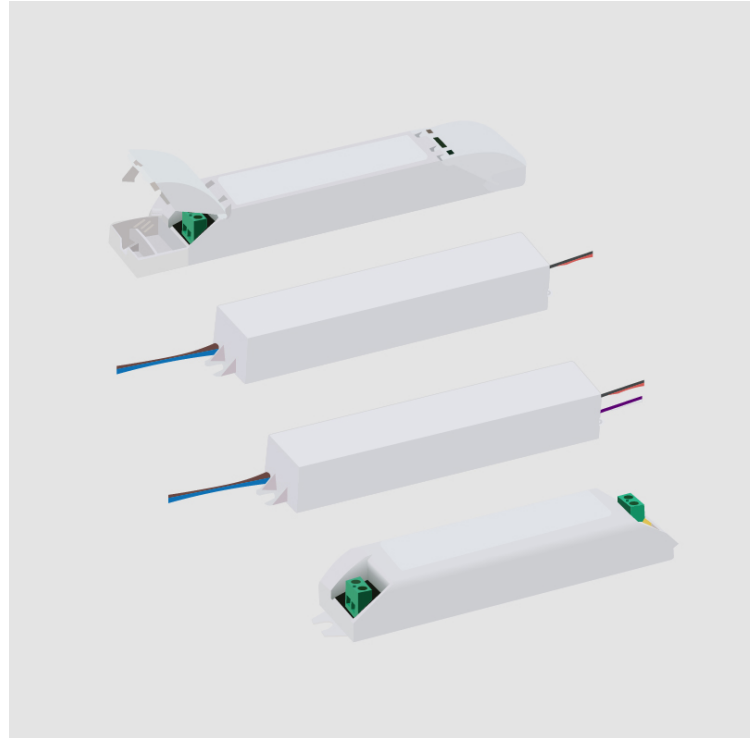

DVO0600012MP

base number

DESCRIPTION

MeanWell - PWM-60-12 - 0-10Vdc / Resistance / 10V PWM Dimming - Dim-to-Off - 9.6-60W - 12Vdc - 120-277Vac - LED power supply -Used with ENCP8 -Available with IP68 - Outdoor Rated - Enclosure TBD

1. To build a product code in our configurator select the specify button on the base model # product page
2. To build a manual product code on this datasheet choose from the options listed below in blue font and add the suffix to the base model #

GENERAL

Division: Architectural : Components : LED Drivers

PHYSICAL

Length (mm): 150

Length (in): 5 ²⁹/₃₂

Width (mm): 53

Width (in): 2 ³/₃₂

Height (mm): 35

Weight (kg): 0.49

Weight (lbs): 1.08

Fixture Material: Plastic

ELECTRICAL

Lamp Type: LED

Input Wattage (W): 69

Total Output Wattage (W): 9.6-60

Dimming: 0-10V Dimming to 0%

Driver Type: Constant Voltage - Universal

Driver Class: Class 2

Input Voltage (V): 120 - 277

Output Voltage (V): 12

Constant Voltage (V): 12

RATINGS AND CERTIFICATIONS

Certified By: UR Listed

IP rating: IP67