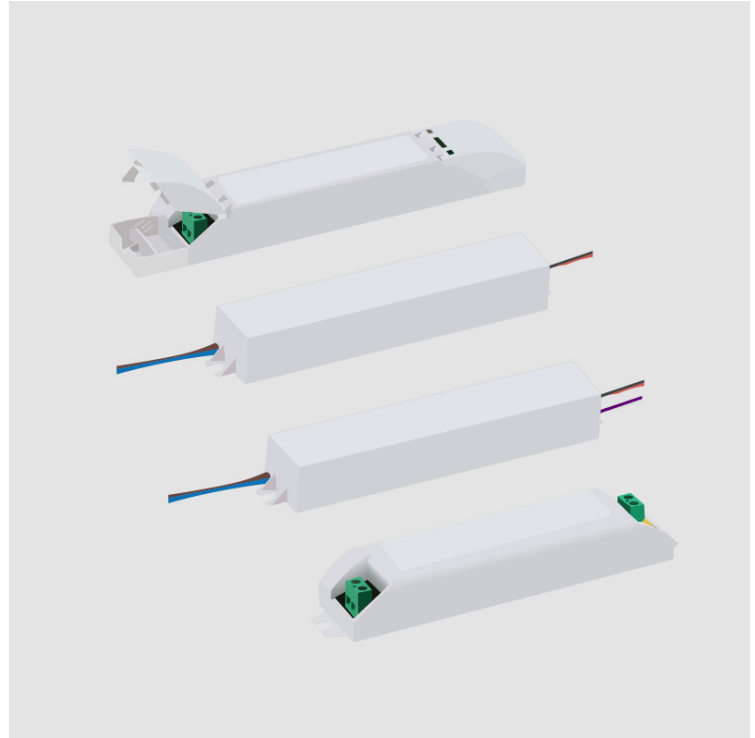

DVO0600024EZ

base number

DESCRIPTION

ERP - VZM60W-24 - Programmable - 0-10Vdc Dimming - 60W - 24Vdc - 120 / 277Vac - LED power supply

1. To build a product code in our configurator select the specify button on the base model # product page
2. To build a manual product code on this datasheet choose from the options listed below in blue font and add the suffix to the base model #

GENERAL

Division: Architectural : Components : LED Drivers

PHYSICAL

Length (mm): 176

Length (in): 6 ⁵⁹/₆₄

Width (mm): 30.4

Width (in): 1 ¹³/₆₄

Height (mm): 22.4

Height (in): 7/8

Fixture Material: Metal

ELECTRICAL

Lamp Type: LED

Total Output Wattage (W): 16.8-60

Dimming: 0-10V Dimming

Driver Type: Constant Voltage - Universal

Driver Class: Class 2

Housing: ENCP5

Input Voltage (V): 120 - 277

Output Voltage (V): 24

Constant Voltage (V): 16.4-24

RATINGS AND CERTIFICATIONS

Certified By: UL Listed

Code Compliance: Title 24 commercial Installation

IP rating: IP20