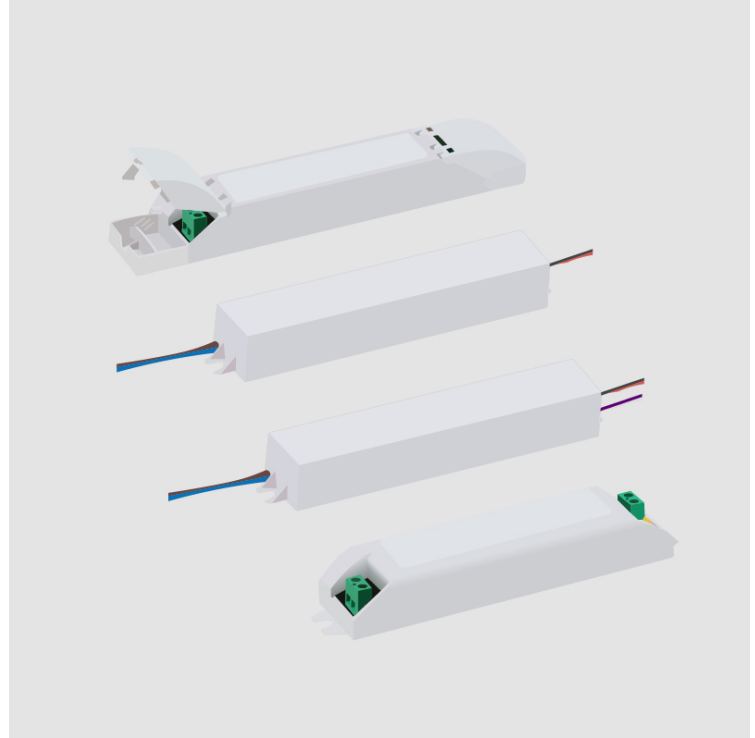

DVO0600024MUL

base number

DESCRIPTION

Magnitude CVD60L24DC - 0-10Vdc Dimming (1%) - 60W - 24Vdc - 120-277Vac - LED power supply w/UL Listed Enclosure

1. To build a product code in our configurator select the specify button on the base model # product page
2. To build a manual product code on this datasheet choose from the options listed below in blue font and add the suffix to the base model #

GENERAL

Division: Architectural : Components : LED Drivers

PHYSICAL

Length (mm): 290

Length (in): 11 ²⁷/₆₄

Width (mm): 59.9

Width (in): 2 ²³/₆₄

Height (mm): 35

Height (in): 1 ³/₈

Weight (kg): 0.878kg / 1.94lbs

ELECTRICAL

Lamp Type: LED

Total Output Wattage (W): 0-60

Dimming: 0-10V Dimming to 1%

Driver Type: Constant Voltage - Universal

Driver Class: Class 2

Input Voltage (V): 120 - 277

Output Voltage (V): 24

RATINGS AND CERTIFICATIONS

Certified By: UL Listed

IP rating: IP65