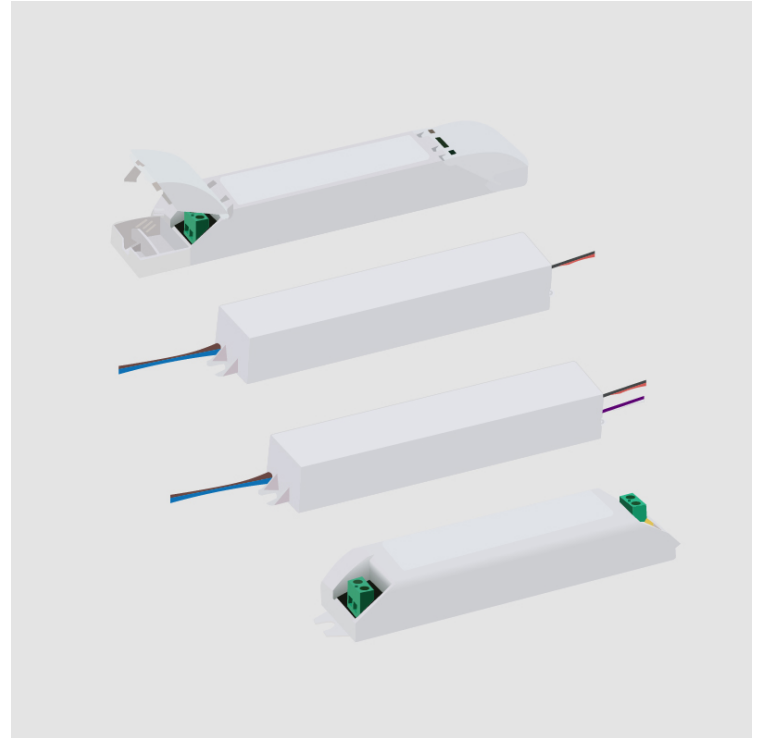

DVO0600048EZ

base number

DESCRIPTION

ERP - VZM060W-48 - 60W - 16.4-24Vdc - 120-277Vac - 0-10Vdc dimming - 1-100% / Dim-to-off - Programmable LED power supply

1. To build a product code in our configurator select the specify button on the base model # product page
2. To build a manual product code on this datasheet choose from the options listed below in blue font and add the suffix to the base model #

PHYSICAL

Length (mm): 149

Length (in): 5 ⁵⁹/₆₄

Width (mm): 32

Width (in): 1 ¹⁷/₆₄

Height (mm): 22.5

Height (in): 57/64

Fixture Material: Aluminum

ELECTRICAL

Lamp Type: LED

Total Output Wattage (W): Max. 60

Dimming: 0-10V Dimming to 1%

Driver Type: Constant Voltage - Universal

Driver Class: Class 2

Housing: ENCP1

Input Voltage (V): 120 - 277

Output Voltage (V): 24

Constant Voltage (V): 16.4-24

Upon Request: Dim-to-off

LED

Efficiency (%): <92

RATINGS AND CERTIFICATIONS

Certified By: UL Listed

Code Compliance: Title 24 commercial Installation

IP rating: IP20