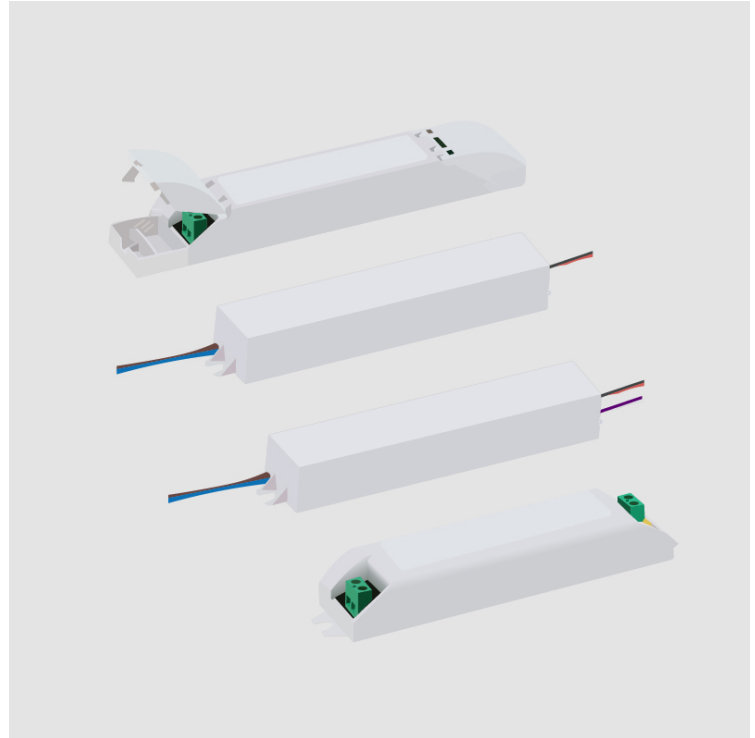

DVO075024B

base number

DESCRIPTION

MeanWell - ELG-75-24B - 0-10Vdc / Resistance / 10V PWM Dimming - 495W - 24Vdc - 120-277Vac - LED power supply

1. To build a product code in our configurator select the specify button on the base model # product page
2. To build a manual product code on this datasheet choose from the options listed below in blue font and add the suffix to the base model #

GENERAL

Division: Architectural

PHYSICAL

Length (mm): 151

Length (in): 5 ¹⁵/₁₆

Width (mm): 40

Width (in): 1 ³⁷/₆₄

Height (mm): 32

Height (in): 1 ¹⁷/₆₄

Weight (kg): 0.21

Weight (lbs): 0.46

Fixture Material: Plastic

ELECTRICAL

Lamp Type: LED

Input Wattage (W): 18

Total Output Wattage (W): 5.28- 16.08

Dimming: 1-10V Dimming to 10%

Driver Type: Constant Voltage - Universal

Driver Class: Class 2

Input Voltage (V): 120 - 277

Output Voltage (V): 24

Constant Voltage (V): 13.2-24

RATINGS AND CERTIFICATIONS

Certified By: UR Listed

IP rating: IP30