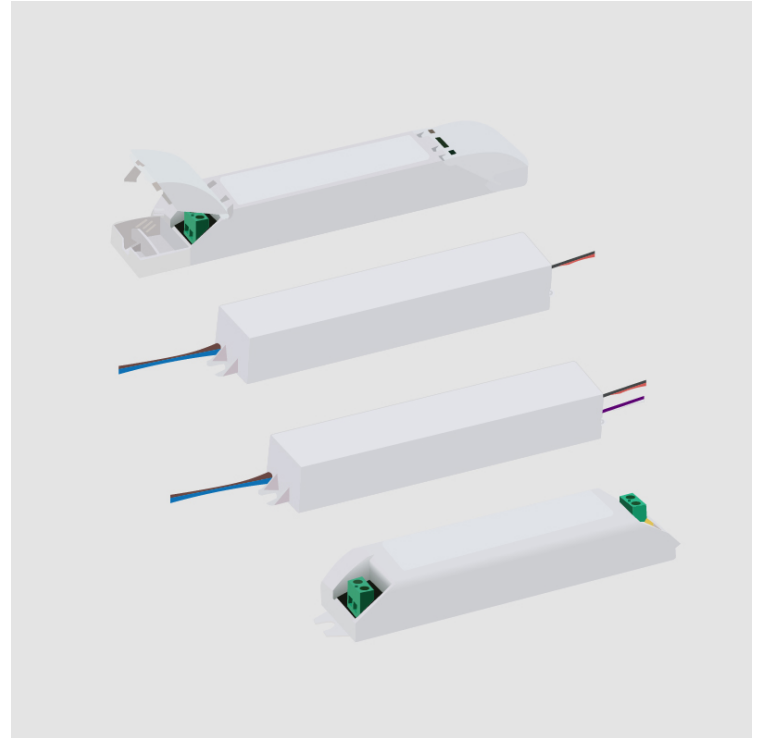

DVO0900012MP

base number

DESCRIPTION

MeanWell - PWM-90-12 - 0-10Vdc / Resistance / 10V PWM Dimming - Dim-to-Off - 90W - 12Vdc - 120-277Vac - LED power supply -Used with ENCP8 -Available with IP68 - Outdoor Rated - Enclosure TBD

1. To build a product code in our configurator select the specify button on the base model # product page
2. To build a manual product code on this datasheet choose from the options listed below in blue font and add the suffix to the base model #

GENERAL

Division: Architectural : Components : LED Drivers

PHYSICAL

Length (mm): 171

Length (in): 6 ⁴⁷/₆₄

Width (mm): 63

Width (in): 2 ³¹/₆₄

Height (mm): 37

Height (in): 1 ²⁹/₆₄

Weight (kg): 0.77

Weight (lbs): 1.69

Fixture Material: Plastic

ELECTRICAL

Lamp Type: LED

Input Wattage (W): 102

Total Output Wattage (W): 11.4-90

Dimming: 0-10V Dimming to 0%

Driver Type: Constant Voltage - Universal

Driver Class: Class 2

Input Voltage (V): 120 - 277

Output Voltage (V): 12

Constant Voltage (V): 12

RATINGS AND CERTIFICATIONS

Certified By: UR Listed

IP rating: IP67