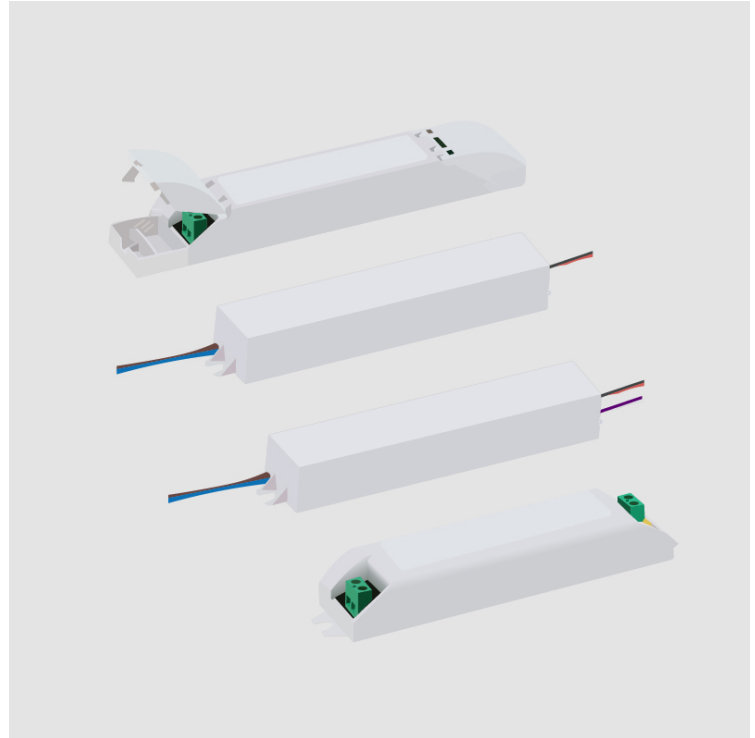

DVO1000048EZ

base number

DESCRIPTION

ERP - VZM100W-48 - 90W - 32-48Vdc - 120-277Vac - 0-10Vdc dimming - 1-100% / Dim-to-off - Programmable LED power supply

1. To build a product code in our configurator select the specify button on the base model # product page
2. To build a manual product code on this datasheet choose from the options listed below in blue font and add the suffix to the base model #

PHYSICAL

Length (mm): 151

Length (in): 5 ¹⁵/₁₆

Width (mm): 39

Width (in): 1 ¹⁷/₃₂

Height (mm): 25

Height (in): 63/64

Fixture Material: Aluminum

ELECTRICAL

Lamp Type: LED

Total Output Wattage (W): 9.12-90

Dimming: 0-10V Dimming to 1%

Driver Type: Constant Voltage - Universal

Driver Class: Class 2

Housing: ENCP1

Input Voltage (V): 120 - 277

Output Voltage (V): 48

Constant Voltage (V): 32-48

Upon Request: Dim-to-off

LED

Efficiency (%): <92

RATINGS AND CERTIFICATIONS

Certified By: UL Listed

Code Compliance: Title 24 commercial Installation

IP rating: IP20