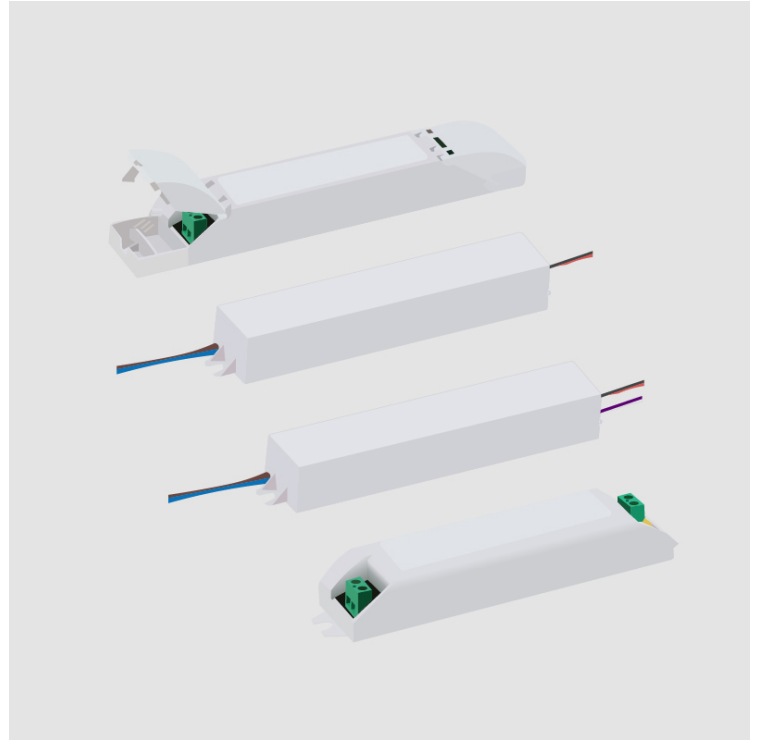

DVO50PROGESS

base number

DESCRIPTION

EldoLED - SOLOdrive 564/S - 50W - 0-10Vdc Dimming (100-0.1%) w/Dim-to-Dark option - 150-1400mA - 120-277Vac - Programmable LED power supply

1. To build a product code in our configurator select the specify button on the base model # product page
2. To build a manual product code on this datasheet choose from the options listed below in blue font and add the suffix to the base model #

GENERAL

Division: Architectural : Components : LED Drivers

PHYSICAL

Length (mm): 130

Length (in): 5 ¹/₄

Width (mm): 76

Width (in): 3

Height (mm): 30

Height (in): 1 ³/₁₆

Weight (kg): 0.35

Weight (lbs): 0.77

Fixture Material: Metal

ELECTRICAL

Lamp Type: LED

Total Output Wattage (W): 0.3-50

Dimming: 0-10V Dimming

Driver Type: Constant Current - Universal

Driver Class: Class 2

Input Voltage (V): 120 - 277

Constant Current (MA): 150-1400

Constant Voltage (V): 2-55

LED

Efficiency (%): 86

RATINGS AND CERTIFICATIONS

Certified By: UR Listed

IP rating: Dry / Damp