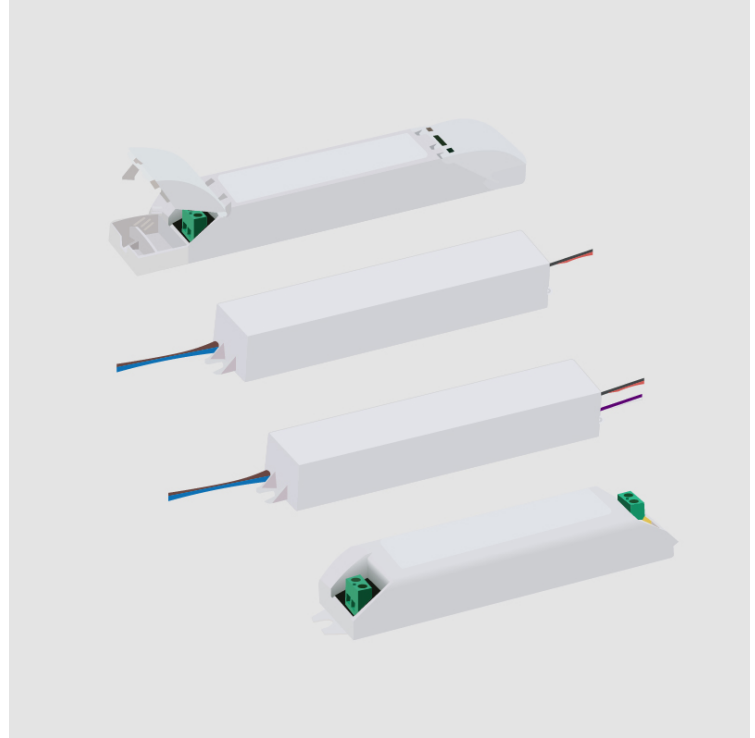

Input Voltage (V): 120 - 277

Constant Current (MA): 150-1050

Constant Voltage (V): 12-40

RATINGS AND CERTIFICATIONS

Certified By: UL Listed

IP rating: IP20

LEGEND

	floor-mounted		pivotal		special LED (upon request) RGB, RGBW, tunable, gold+, meat+, art+, fashion+
	wall and ceiling: recessed and surface mounted		rotating		warm dim / natural dimming LED
	ceiling-mounted and wall-mounted		illuminate tilted		rechargeable battery powered
	wall-mounted		color of suspension cable		fixture with natural vivid LED (upon request)
	omni-directional light distribution		length of suspension cable		color rendering index
	direct light distribution		reflector degree selection		color temperature
	direct/indirect light distribution		super spot		lumen (luminous flux)
	indirect light distribution		lens		efficacy (lumens per watt)
	asymmetric light distribution		lens pack		Unified Glare Rating (UGR) range from 5-40
	aura light distribution		shine ring		marine grade (AISI 316 stainless steel)
	round wall or ceiling cut-out		integrated shine ring with diffuser		walk on
	square wall or ceiling cut-out		free individual colors 01-29		drive on
	the supplied jig specifies the cutout dimensions		individual colors: 00 (free of charge), 01-25 (extra charge)		Dark Sky Compliance
	minimum distance (meters) lamp - object		luminaire part to be colored (F1)		Americans with Disabilities Act (less than 4" off the wall located between 27"-84" from floor)
	recessed depth		luminaire part to be colored (F2)		lamp protected against explosion
	ceiling thickness in mm		luminaire part to be colored (F3)		blown glass using traditional methods by master glass blower
	ceiling thickness selection		luminaire part to be colored (F4)		acoustic material
	dimmable DP (phase), DV (0-10V), DD (dali), DS (step-dim)		luminaire part to be colored (F5)		protection class I, protection insulation
	included or excluded LED driver/transformer/control gear		color of 3-circuit adaptor		protection class II, protection insulation
	separately switchable		indirect diffuser		ETL Certified to UL and CSA Standards
	sensor		direct diffuser		UL Certified to UL and CSA Standards
	remote control		ball-proof (upon request)		CSA Certified to UL and CSA Standards
	available upon request		accessory		Certified for North American Standards