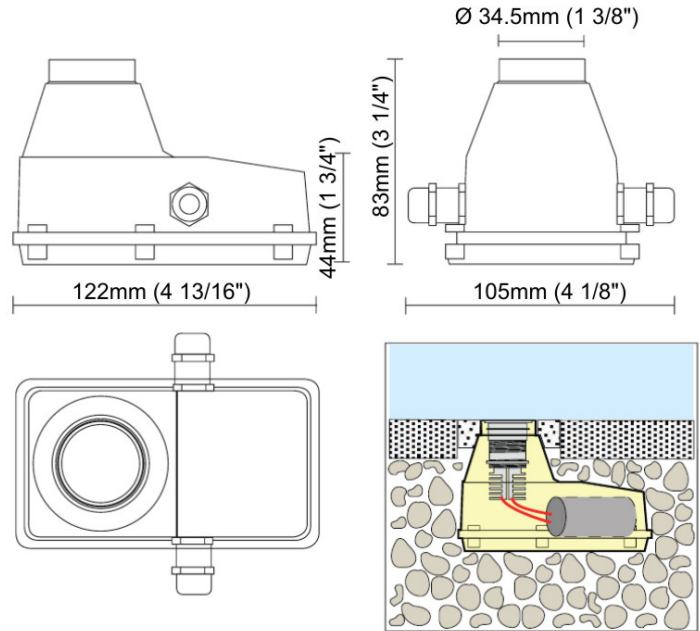

RECESSED

E10A0004

base number

PROJECT

TYPE

SPECIFIER

QUANTITY

DATE

DESCRIPTION

Housing to bury for driver housing - Eyes Ground accessory with 8W, 350mA, 120Vac, non-dimming, LED power supply

1. To build a product code in our configurator select the specify button on the base model # product page
2. To build a manual product code on this datasheet choose from the options listed below in blue font and add the suffix to the base model #

GENERAL

Partner: Side

Division: Exterior

Installation: Recessed

PHYSICAL

Width (mm): 105

Width (in): 4 1/8

Height (mm): 83

Height (in): 3 1/4

Fixture Finish: BLK

Fixture Material: Plastic

ELECTRICAL

Lamp Type: LED

Total Output Wattage (W): 8

Dimming: Non-Dimmable

Driver Included: Yes

Driver Location: Integrated

Driver Type: Constant Current - 120Vac

Driver Class: Class 2

Input Voltage (V): 120

Constant Current (MA): 350

RATINGS AND CERTIFICATIONS

Certified By: CSA Certified to UL and CSA Standards