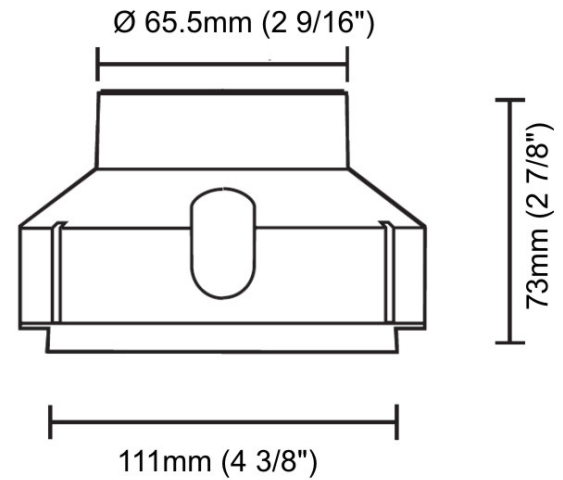

GENERAL

Series: Olodum

Brand: Side

Division: Exterior

PHYSICAL

Width (mm): 111

Width (in): 4 ³/₈

Height (mm): 73

Height (in): 2 ⁷/₈

Fixture Finish: BLK

Fixture Material: Plastic

RATINGS AND CERTIFICATIONS

Certified By: Certified for North American Standards

IP rating: IP65

E

OLODUM