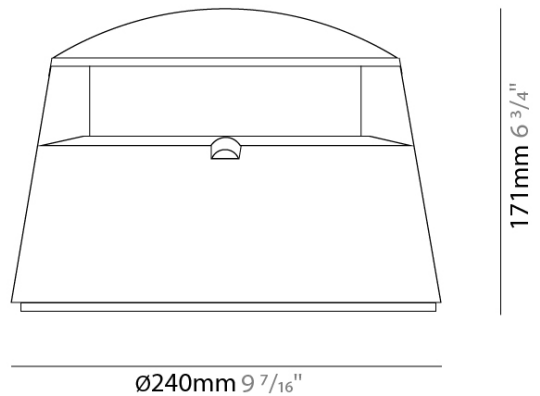

GENERAL

Series: Little Rok
Partner: Side
Division: Exterior
Installation: Post
Product Type: Bollard - Mini
Mounting Location: Above Ground
Light Distribution: Direct

PHYSICAL

Shape: Dome
Diameter (mm): 240
Diameter (in): 9 7/16
Height (mm): 171
Height (in): 6 3/4
Weight (kg): 4
Weight (lbs): 8.82
Diffuser: Clear tempered glass
Gasket: Silicon rubber
Fixture Finish: BLK / GRY
Fixture Material: Aluminum Die Cast

ELECTRICAL

Lamp Type: LED (Zhaga Standard)
Input Wattage (W): 30.8
Total Output Wattage (W): 26.8
Dimming: 0-10V Dimming / Phase Dimming (120Vac Only)
Driver Included: Yes
Driver Location: Integrated
Driver Type: Constant Current - Universal
Driver Class: Class 2
Input Voltage (V): 120 - 277
Constant Current (MA): 600
Upon Request: (Not included - see components [IP65 or higher enclosure to be supplied by others]) Remote: 0-10Vdc dimming / (Included) Integral: Phase dimming @ 120Vac only / Non-dimming 277Vac

LED

Number of LEDs: 1
Color Temperature (°K): 3000 / 4000 / 5000
Max. Delivered Lumen (lm): 361.2 / 378.6 / 384
CRI: >80 CRI
Efficiency (%): 99.8
Lamp Life (hrs): 50000

OPTICAL

Reflector: Pure Aluminium Reflector
Optic: 180° Opening

RATINGS AND CERTIFICATIONS

Certified By: Certified for North American Standards
IP rating: IP67
IK Rating: IK06

4kg / 8.82 lbs