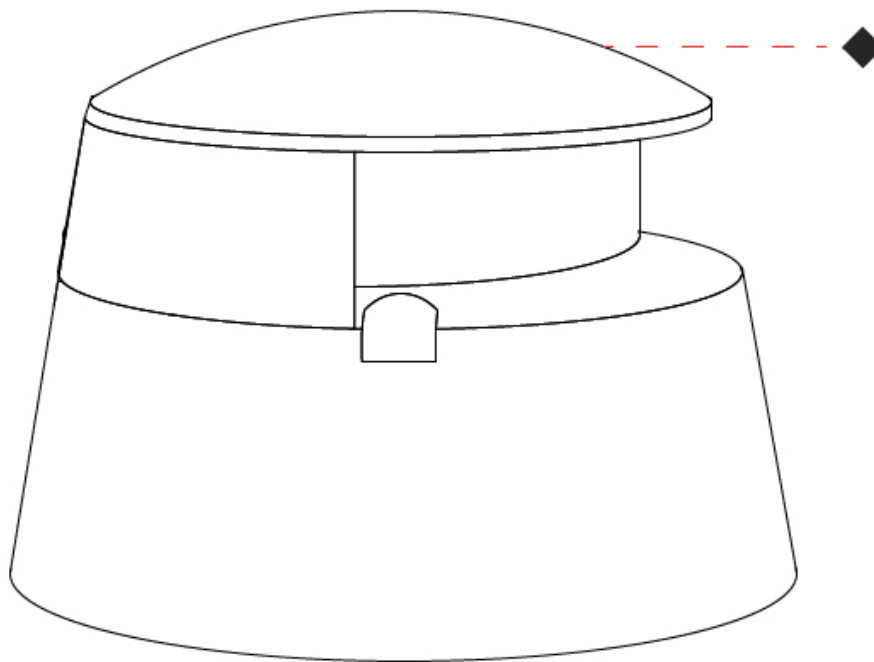

LITTLE ROK POST

E10B0048-

PROJECT

TYPE

SPECIFIER

QUANTITY

DATE

E