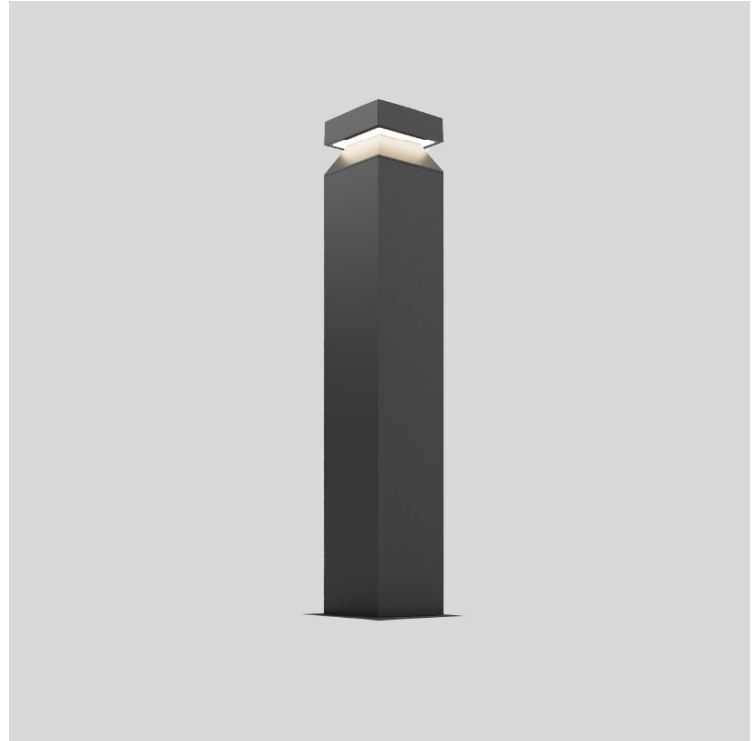

GENERAL

Series: Verso 120-Q
 Partner: Side
 Division: Exterior
 Installation: Portable
 Product Type: Bollard
 Mounting Location: Above Ground
 Light Distribution: Direct

PHYSICAL

Shape: Square
 Length (mm): 120
 Length (in): 4 ¾
 Width (mm): 120
 Width (in): 4 ¾
 Height (mm): 700
 Height (in): 27 ½
 Weight (kg): 3.9
 Weight (lbs): 8.6
 Diffuser: UV-stabilized opal glass screen
 Gasket: Silicone rubber gaskets
 Fixture Finish: [BLK](#) / [ANG](#) / [BRN](#)
 Fixture Material: Aluminum Die Cast

LED

Color Temperature (°K): [3000](#) / [4000](#)
 Max. Delivered Lumen (lm): 223 / 118
 CRI: >90 CRI
 Lamp Life (hrs): 50000

OPTICAL

Beam Angle: 90

RATINGS AND CERTIFICATIONS

Certified By: CSA Certified to UL and CSA Standards
 IP rating: IP65
 IK Rating: IK10