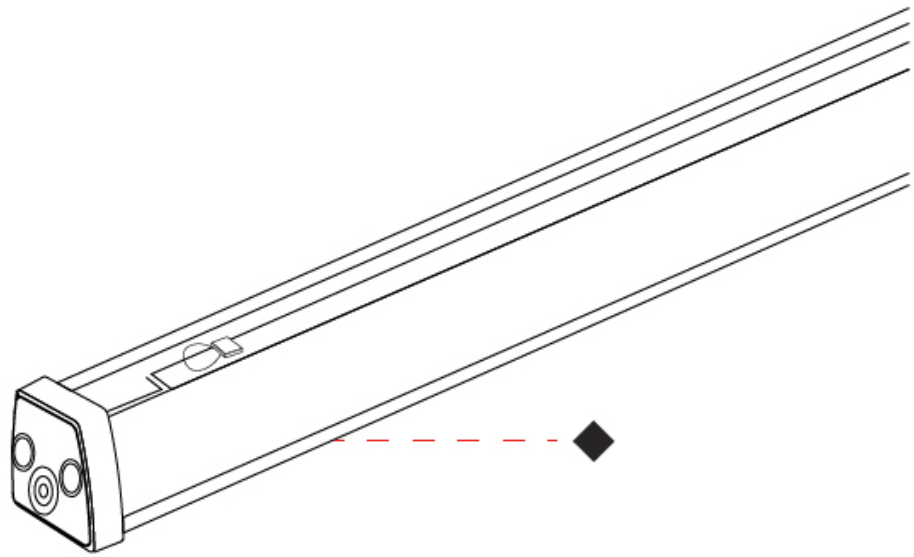

FIN SURFACE

E10C0114-

PROJECT

TYPE

SPECIFIER

QUANTITY

DATE

E