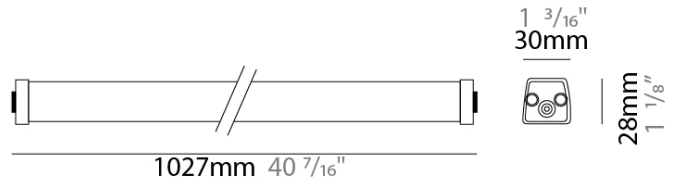

PROJECT
TYPE
SPECIFIER
QUANTITY
DATE

FIN SURFACE

E10C0114-

base number   Color   Lens
Temperature   Options

1. To build a product code in our configurator select the specify button on the base model # product page
2. To build a manual product code on this datasheet choose from the options listed below in blue font and add the suffix to the base model #

GENERAL

Series: Fin
Partner: Side
Division: Exterior
Installation: Surface
Product Type: Wall Grazer
Mounting Location: Above Ground
Light Distribution: Adjustable

PHYSICAL

Shape: Rectangle
Length (mm): 1027
Length (in): 40 ⁷/₁₆
Width (mm): 30
Width (in): 1 ³/₁₆
Height (mm): 28
Height (in): 1 ¹/₈
Weight (kg): 0.75
Weight (lbs): 1.65
Diffuser: Transparent Methacrylate
Fixture Finish: ANA
Fixture Material: Extruded Aluminum

ELECTRICAL

Lamp Type: LED (Zhaga Standard)
Input Wattage (W): 26
Total Output Wattage (W): 25.5
Dimming: 0-10V Dimming / Phase Dimming (120Vac Only)
Driver Included: No
Driver Location: Remote
Driver Type: Constant Current - Universal
Driver Class: Class 2
Input Voltage (V): 120 - 277
Constant Current (mA): 500

LED

Color Temperature (°K): 3000 / 4000
Max. Delivered Lumen (lm): 1675 / 1989
Nominal Lumen (lm): 2400 / 2850
CRI: >80 CRI
Lamp Life (hrs): 50000

OPTICAL

Optic®: 35 / ELL with an Eyelid

RATINGS AND CERTIFICATIONS

Certified By: Certified for North American Standards
IP rating: IP65
IK Rating: IK06

0.75kg / 1.65lbs