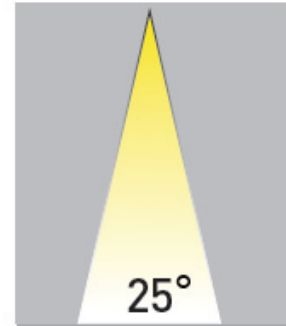

PROJECT	
TYPE	
SPECIFIER	
QUANTITY	
DATE