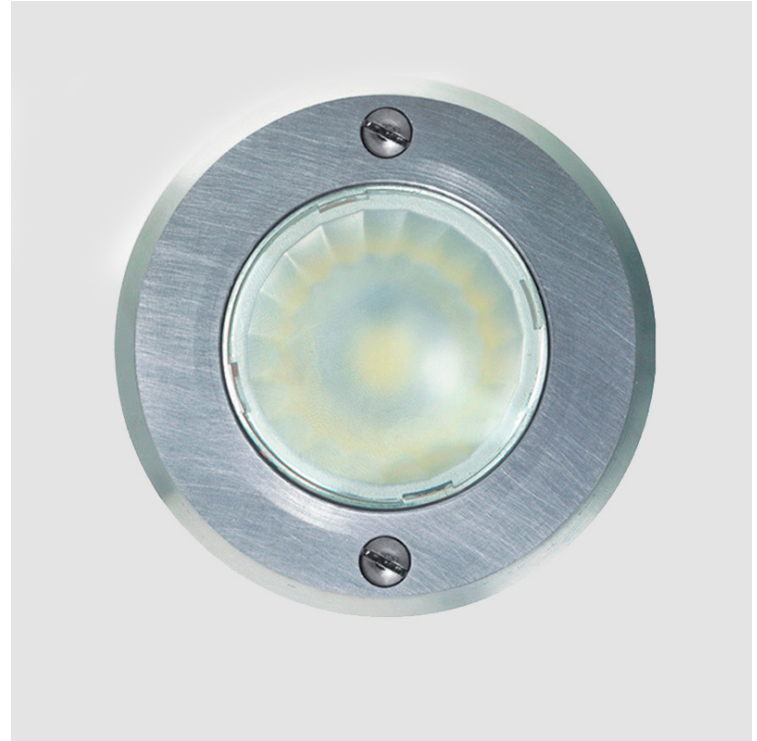

1. To build a product code in our configurator select the specify button on the base model # product page
2. To build a manual product code on this datasheet choose from the options listed below in blue font and add the suffix to the base model #

GENERAL

Series: Cielo _____
Brand: Side _____
Division: Exterior _____
Mounting Type: Recessed _____
Mounting Location: In-Ground _____
Subcategory: Uplight _____

PHYSICAL

Shape: Round _____
Diameter (mm): 89 _____
Diameter (in): 3 1/2 _____
Height (mm): 77 _____
Height (in): 3 1/16 _____
Light Distribution: Uplight _____
Weight (kg): 0.42 _____
Weight (lbs): 0.926 _____
Diffuser: Clear tempered glass _____
Gasket: Silicon rubber _____
Fixture Finish: SSS _____
Fixture Material: Aluminum Die Cast _____

ELECTRICAL

Lamp Type: LED (Zhaga Standard) _____
Input Wattage (W): 6.1 _____
Total Output Wattage (W): 5.2 _____
Dimming: Non-Dimmable / 0-10V Dimming _____
Driver Included: No _____
Driver Location: Remote _____
Driver Type: Constant Current - 120 / 277Vac _____
Driver Class: Class 2 _____
Input Voltage (V): 120 - 277 _____
Constant Current (MA): 150 _____

LED

Color Temperature (°K): 3000 / 4000 _____
Max. Delivered Lumen (lm): 636.7 / 695.6 _____
CRI: >80 CRI _____
Lamp Life (hrs): 50000 _____

OPTICAL

Optic°: 10 / 30 / 45 _____

RATINGS AND CERTIFICATIONS

Certified By: Certified for North American Standards _____
IP rating: IP65 _____
IK Rating: IK07 _____

0.35 kg / 0.77 lbs