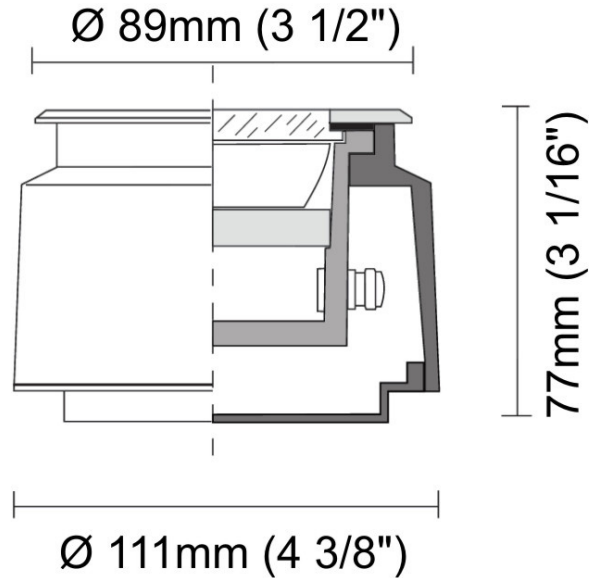

1. To build a product code in our configurator select the specify button on the base model # product page
2. To build a manual product code on this datasheet choose from the options listed below in blue font and add the suffix to the base model #

GENERAL

Series: Cielo _____
Brand: Side _____
Division: Exterior _____
Mounting Type: Recessed _____
Mounting Location: In-Ground _____
Subcategory: Uplight _____

PHYSICAL

Shape: Round _____
Diameter (mm): 89 _____
Diameter (in): 3 1/2 _____
Height (mm): 77 _____
Height (in): 3 1/16 _____
Light Distribution: Uplight _____
Weight (kg): 0.42 _____
Weight (lbs): 0.926 _____
Diffuser: Clear tempered glass _____
Gasket: Silicon rubber _____
Fixture Finish: SSS _____
Fixture Material: Aluminum Die Cast _____

ELECTRICAL

Lamp Type: LED (Zhaga Standard) _____
Input Wattage (W): 6.1 _____
Total Output Wattage (W): 5.2 _____
Dimming: Non-Dimmable / 0-10V Dimming _____
Driver Included: No _____
Driver Location: Remote _____
Driver Type: Constant Current - 120 / 277Vac _____
Driver Class: Class 2 _____
Input Voltage (V): 120 - 277 _____
Constant Current (MA): 150 _____

LED

Color Temperature (°K): 3000 / 4000 _____
Max. Delivered Lumen (lm): 636.7 / 695.6 _____
CRI: >80 CRI _____
Lamp Life (hrs): 50000 _____

OPTICAL

Optic°: 10 / 30 / 45 _____

RATINGS AND CERTIFICATIONS

Certified By: Certified for North American Standards _____
IP rating: IP65 _____
IK Rating: IK07 _____

0.35 kg / 0.77 lbs