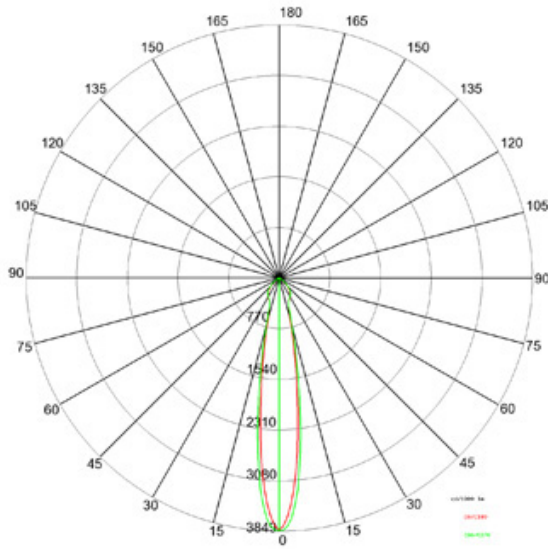

PROJECT	
TYPE	
SPECIFIER	
QUANTITY	
DATE