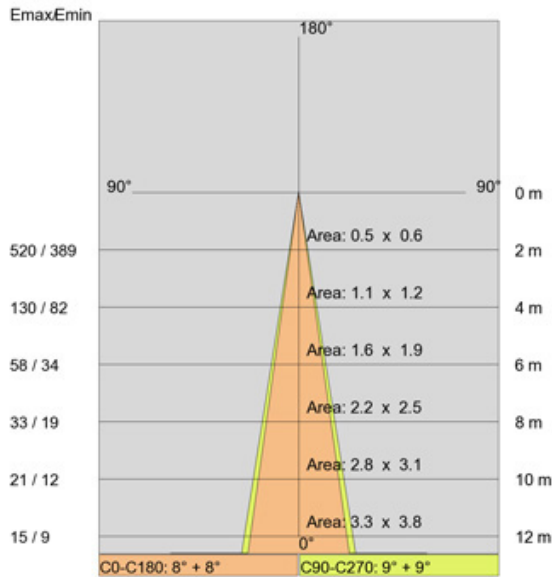

PROJECT	
TYPE	
SPECIFIER	
QUANTITY	
DATE