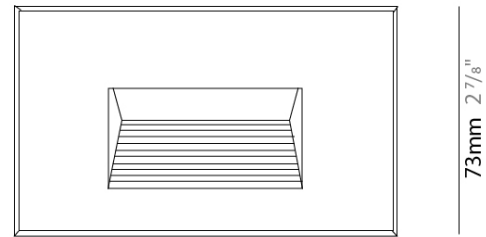

base number   Color   Finish
Temperature   Options

1. To build a product code in our configurator select the specify button on the base model # product page
2. To build a manual product code on this datasheet choose from the options listed below in blue font and add the suffix to the base model #

GENERAL

Series: New Green
Subseries: New Green XS
Brand: Side
Division: Exterior
Mounting Type: Recessed
Mounting Location: Wall
Subcategory: Step Light

PHYSICAL

Shape: Rectangle
Length (mm): 116
Length (in): 4 ⁹/₁₆
Width (mm): 73
Width (in): 2 ⁷/₈
Depth (mm): 65
Depth (in): 2 ⁹/₁₆
Light Distribution: Asymmetric
Weight (kg): 0.4
Weight (lbs): 0.88
Diffuser: Clear tempered glass
Gasket: Silicon rubber
Fixture Finish: WHI / BLK / GRY
Fixture Material: Aluminum Die Cast

ELECTRICAL

Lamp Type: LED (Zhaga Standard)
Input Wattage (W): 2
Total Output Wattage (W): 1.05
Dimming: Non-Dimmable
Driver Included: No
Driver Location: Remote
Driver Type: Constant Current - Universal
Driver Class: Class 2
Input Voltage (V): 120 - 277
Constant Current (MA): 350
Upon Request: 0-10Vdc dimming / Phase dimming 120Vac

LED

Color Temperature (°K): 3000 / 4000
Max. Delivered Lumen (lm): 103.7 / 116.6
Nominal Lumen (lm): 240 / 270
CRI: >90 CRI
Lamp Life (hrs): 50000

OPTICAL

Optic°: Asymmetrical

RATINGS AND CERTIFICATIONS

Certified By: Certified for North American Standards
IP rating: IP65
IK Rating: IK07

PROJECT
TYPE
SPECIFIER
QUANTITY
DATE