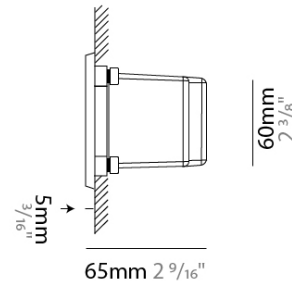

116mm 4 ⁹/₁₆"