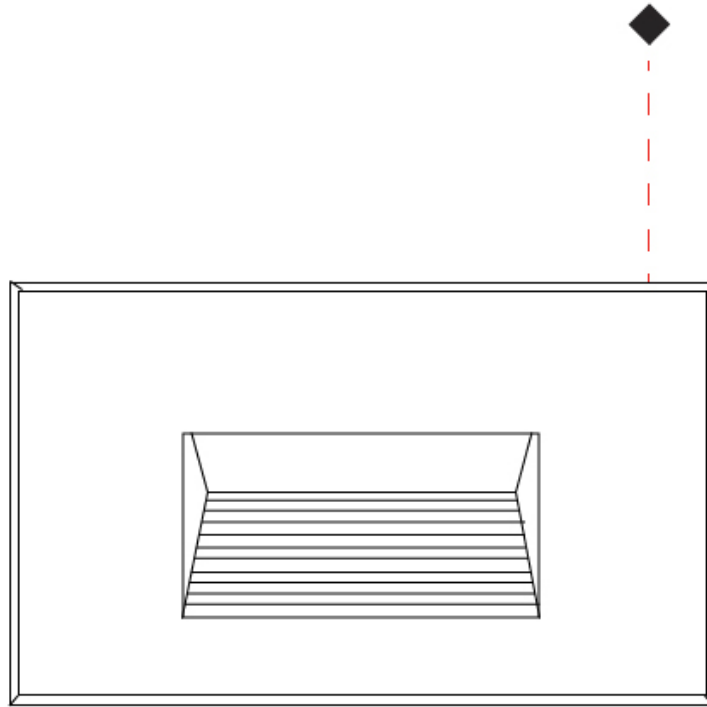

E10R0035-

PROJECT

TYPE

SPECIFIER

QUANTITY

DATE