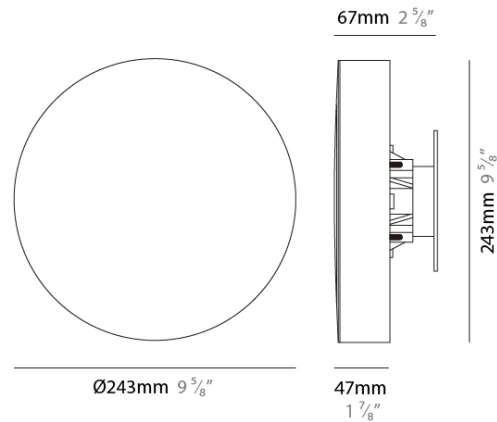

FRISBEE SURFACE

E10W1084-

base number   Color   Finish
Temperature   Options

1. To build a product code in our configurator select the specify button on the base model # product page
2. To build a manual product code on this datasheet choose from the options listed below in blue font and add the suffix to the base model #

GENERAL

Series: Frisbee
Partner: Side
Division: Exterior
Installation: Surface
Product Type: Wall Surface
Mounting Location: Wall
Light Distribution: Indirect

PHYSICAL

Shape: Disc
Diameter (mm): 243
Diameter (in): 9 ⁵/₈
Height (mm): 243
Depth (mm): 67
Height (in): 9 ⁵/₈
Depth (in): 2 ⁵/₈
Weight (kg): 2
Weight (lbs): 4.41
Fixture Finish: WHI / BLK / GRY / BRN
Fixture Material: Aluminum Die Cast

ELECTRICAL

Lamp Type: LED (Zhaga Standard)
Input Wattage (W): 16
Dimming: Non-Dimmable
Driver Included: No
Driver Location: Remote
Driver Type: Constant Current - Universal
Driver Class: Class 2
Input Voltage (V): 120
Constant Current (MA): 500
Upon Request: Phase Dimming / 0-10V Dimming

LED

Color Temperature (°K): 3000 / 4000
Max. Delivered Lumen (lm): 850
Nominal Lumen (lm): 1400
CRI: >90 CRI
Efficiency (%): 0.607
Lamp Life (hrs): 50000

RATINGS AND CERTIFICATIONS

Certified By: Certified for North American Standards
IP rating: IP65
IK Rating: IK10
Bug Rating: B1 U1 G0
Upon Request: Dark Sky Certification

PROJECT
TYPE
SPECIFIER
QUANTITY
DATE