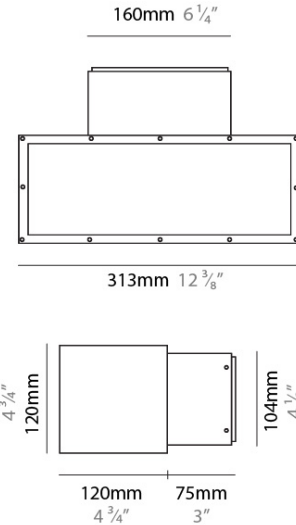

PROJECT	
TYPE	
SPECIFIER	
QUANTITY	
DATE	

VARIANT 300 SURFACE

E10W1106-

base number   Color   Finish
Temperature   Options

1. To build a product code in our configurator select the specify button on the base model # product page
2. To build a manual product code on this datasheet choose from the options listed below in blue font and add the suffix to the base model #

GENERAL

Series: Variant 300
Partner: Side
Division: Exterior
Installation: Surface
Product Type: Wall Surface
Mounting Location: Wall
Light Distribution: Direct / Indirect

PHYSICAL

Shape: Rectangle
Width (mm): 313
Width (in): 12 3/8
Height (mm): 104
Depth (mm): 120
Height (in): 4 1/8
Depth (in): 4 3/4
Weight (kg): 4.6
Weight (lbs): 10.14
Diffuser: PMMA Opal
Fixture Finish: WHI / BLK / GRY
Fixture Material: Aluminum Die Cast

ELECTRICAL

Lamp Type: LED (Zhaga Standard)
Input Wattage (W): 16
Dimming: Non-Dimmable
Driver Included: No
Driver Location: Remote
Driver Type: Constant Current - Universal
Driver Class: Class 2
Input Voltage (V): 120
Constant Current (MA): 350mA
Upon Request: Phase Dimming / 0-10V Dimming / DALI Dimming

LED

Color Temperature (°K): 3000 / 4000
Max. Delivered Lumen (lm): 745 / 786
CRI: >90 CRI
Lamp Life (hrs): 50000

RATINGS AND CERTIFICATIONS

Certified By: CSA Certified to UL and CSA Standards
IP rating: IP65