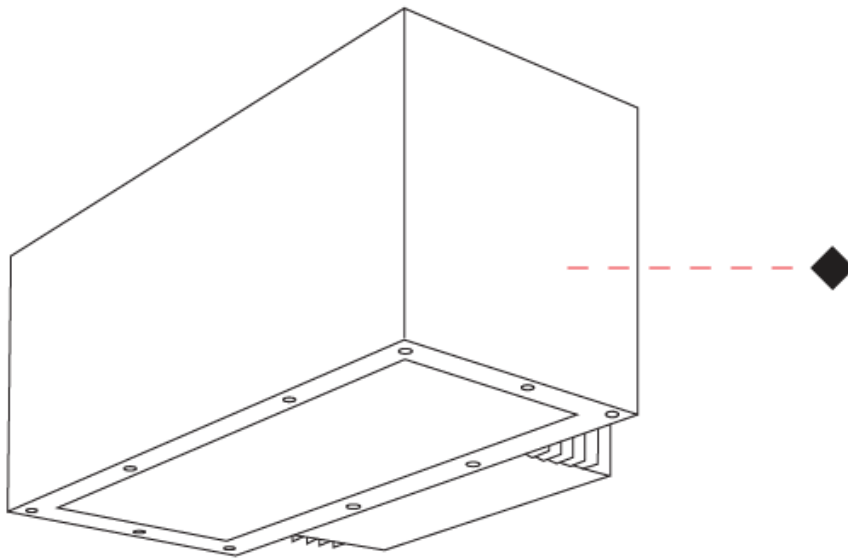

E10W1106-

PROJECT _____

TYPE _____

SPECIFIER _____

QUANTITY _____

DATE _____

E