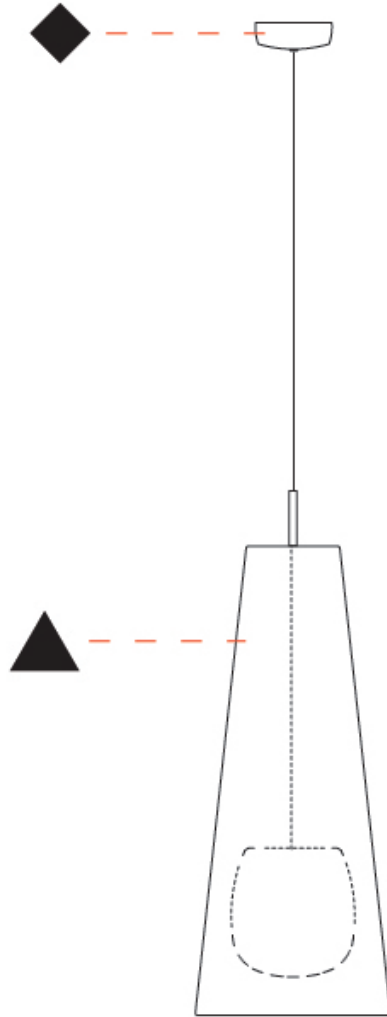

E111205-

PROJECT

TYPE

SPECIFIER

QUANTITY

DATE

E