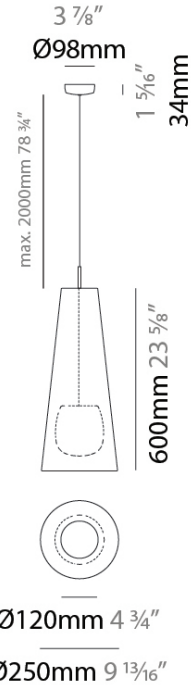

SAVINA SUSPENSION

E111205-

base number   Finish
Options

1. To build a product code in our configurator select the specify button on the base model # product page
2. To build a manual product code on this datasheet choose from the options listed below in blue font and add the suffix to the base model #

GENERAL

Series: Savina
Partner: Ole
Division: Exterior
Installation: Suspension
Product Type: Pendant
Mounting Location: Ceiling

PHYSICAL

Shape: Cone
Diameter (mm): 250
Diameter (in): 9 ¹³/₁₆
Height (mm): 600
Height (in): 23 ⁵/₈
Max. Overall Height (mm): 2634
Max. Overall Height (in): 103 ⁵/₇
Fixture Finish: BEI / BLK / BLU / COG / DGN / GRY / MRN / MOC / MUS / OLV / SIL / STN / TER / WHI
Holder Finish: MBK
Fixture Material: Fabric Cord / Metal
Primary Material: Fabric - Recycled
Cable Details: 2000mm Cable
Upon Request: Matte White Holder

ELECTRICAL

Number of Lamps: 1
Lamp Type: LED Retrofit
Lamp Shape: A19
Bulb Included: Bulb Not Included
Max. Wattage Per Lamp (W): 15
Lamp Base: E26
Input Voltage (V): 120

RATINGS AND CERTIFICATIONS

Certified By: Certified for North American Standards
IP rating: IP66

PROJECT	_____
TYPE	_____
SPECIFIER	_____
QUANTITY	_____
DATE	_____