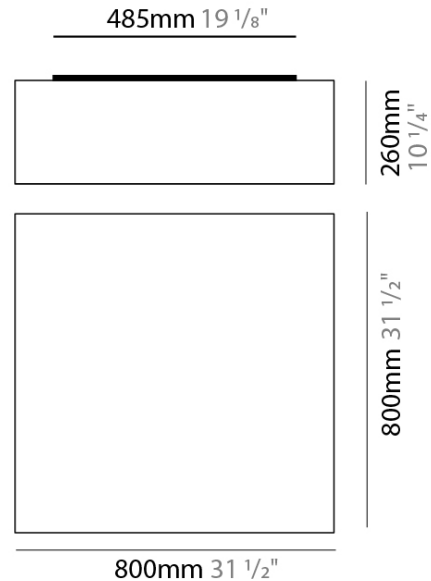

PROJECT	_____
TYPE	_____
SPECIFIER	_____
QUANTITY	_____
DATE	_____

WEDGE SURFACE

E112036

base number

1. To build a product code in our configurator select the specify button on the base model # product page
2. To build a manual product code on this datasheet choose from the options listed below in blue font and add the suffix to the base model #

GENERAL

Series: Wedge _____
Partner: Ole _____
Installation: Surface _____
Product Type: Ceiling Surface _____
Mounting Location: Ceiling _____

PHYSICAL

Shape: Square _____
Length (mm): 800 _____
Length (in): 31 1/2 _____
Width (mm): 800 _____
Width (in): 31 1/2 _____
Height (mm): 260 _____
Height (in): 10 1/4 _____
Fixture Finish: WHI _____
Fixture Material: Metal / Elastic Fabric _____
Primary Material: Fabric _____

ELECTRICAL

Number of Lamps: 4 _____
Lamp Type: LED Retrofit _____
Lamp Shape: A19 _____
Bulb Included: Bulb Not Included _____
Max. Wattage Per Lamp (W): 15 _____
Lamp Base: E26 _____
Input Voltage (V): 120 _____
Upon Request: 277Vac / GU24 _____

RATINGS AND CERTIFICATIONS

Certified By: Certified for North American Standards _____
IP rating: IP44 _____