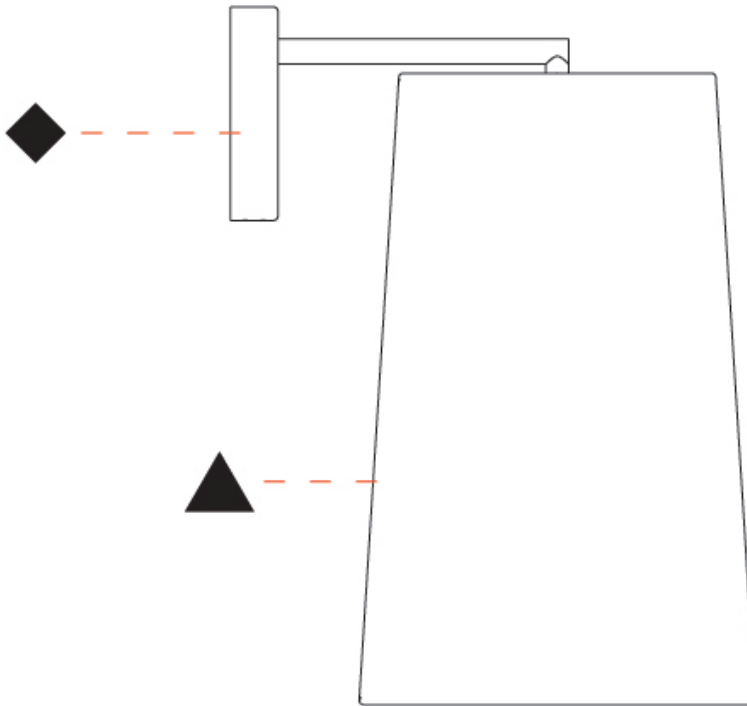

DRUM SURFACE

E113042-

PROJECT _____

TYPE _____

SPECIFIER _____

QUANTITY _____

DATE _____

E