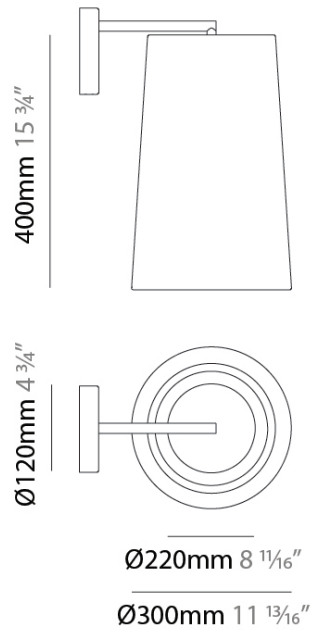

Shape: Drum

Diameter (mm): 220

Diameter (in): 8 ¹¹/₁₆

Height (mm): 400

Depth (mm): 300

Height (in): 15 ³/₄

Depth (in): 11 ¹³/₁₆

Light Distribution: Omnidirectional

Lamp Type: LED Retrofit

Lamp Shape: A19

Bulb Included: Bulb Not Included

Max. Wattage Per Lamp (W): 15

Lamp Base: E26

Input Voltage (V): 120

RATINGS AND CERTIFICATIONS

Certified By: Certified for North American Standards

IP rating: IP66

DRUM SURFACE

E113042-

PROJECT _____

TYPE _____

SPECIFIER _____

QUANTITY _____

DATE _____