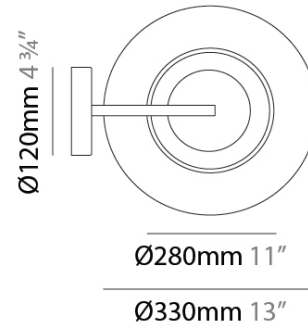

KORA SURFACE

E113043- -

base number   Finish   Finish
Options   Options

1. To build a product code in our configurator select the specify button on the base model # product page
2. To build a manual product code on this datasheet choose from the options listed below in blue font and add the suffix to the base model #

GENERAL

Series: Kora
Brand: Ole
Division: Exterior
Mounting Type: Surface
Mounting Location: Wall
Subcategory: Sconce

PHYSICAL

Shape: Drum
Diameter (mm): 280
Diameter (in): 11
Height (mm): 250
Depth (mm): 330
Height (in): 9 ¹³/₁₆
Depth (in): 13
Light Distribution: Omnidirectional
Diffuser: PMMA - Opal
Fixture Finish: BEI / BLK / BLU / COG / DGN / GRY / MRN / MOC / MUS / OLV / SIL / STN / TER / WHI
Holder Finish: MWH / BLK
Accent Finish: Wired Frame - Black (except for white cord)
Fixture Material: Fabric Cord / Metal

ELECTRICAL

Number of Lamps: 1
Lamp Type: LED Retrofit
Lamp Shape: A19
Bulb Included: Bulb Not Included
Max. Wattage Per Lamp (W): 15
Lamp Base: E26
Input Voltage (V): 120

RATINGS AND CERTIFICATIONS

Certified By: Certified for North American Standards
IP rating: IP66

PROJECT
TYPE
SPECIFIER
QUANTITY
DATE