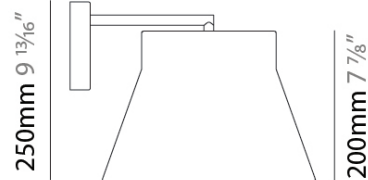

KORA SURFACE

E113043- -

base number   Finish   Finish
Options   Options

1. To build a product code in our configurator select the specify button on the base model # product page
2. To build a manual product code on this datasheet choose from the options listed below in blue font and add the suffix to the base model #

GENERAL

Series: Kora
Brand: Ole
Division: Exterior
Mounting Type: Surface
Mounting Location: Wall
Subcategory: Sconce

PHYSICAL

Shape: Drum
Diameter (mm): 280
Diameter (in): 11
Height (mm): 250
Depth (mm): 330
Height (in): 9 ¹³/₁₆
Depth (in): 13
Light Distribution: Omnidirectional
Diffuser: PMMA - Opal
Fixture Finish: BEI / BLK / BLU / COG / DGN / GRY / MRN / MOC / MUS / OLV / SIL / STN / TER / WHI
Holder Finish: MWH / BLK
Accent Finish: Wired Frame - Black (except for white cord)
Fixture Material: Fabric Cord / Metal

ELECTRICAL

Number of Lamps: 1
Lamp Type: LED Retrofit
Lamp Shape: A19
Bulb Included: Bulb Not Included
Max. Wattage Per Lamp (W): 15
Lamp Base: E26
Input Voltage (V): 120

RATINGS AND CERTIFICATIONS

Certified By: Certified for North American Standards
IP rating: IP66

PROJECT
TYPE
SPECIFIER
QUANTITY
DATE