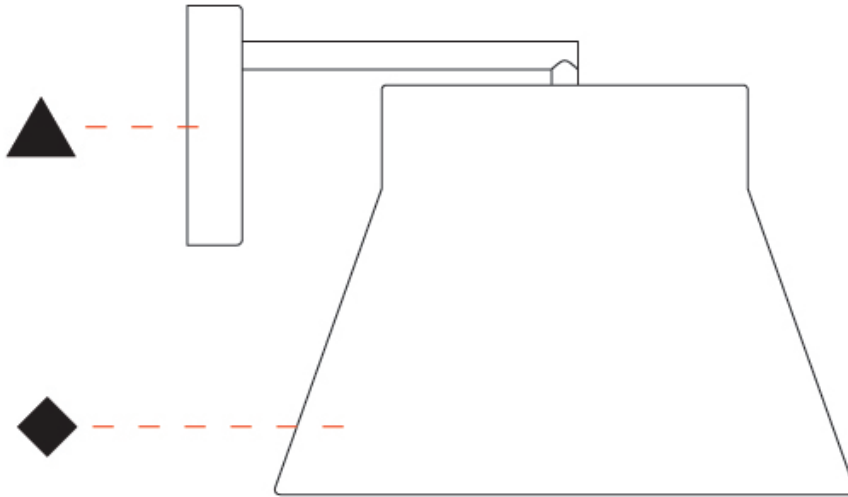

E113043-

PROJECT	_____
TYPE	_____
SPECIFIER	_____
QUANTITY	_____
DATE	_____