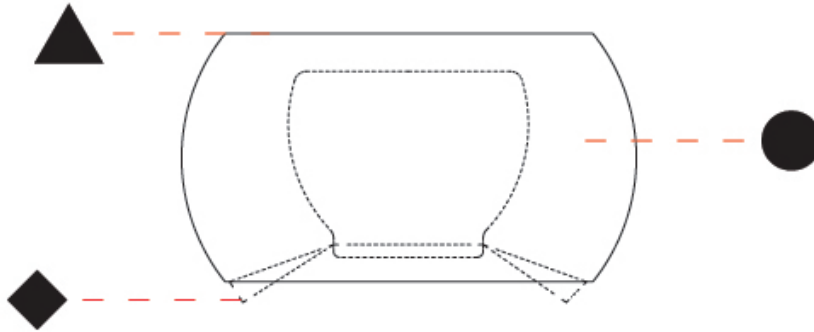

POMA PORTABLE

E114037-

PROJECT

TYPE

SPECIFIER

QUANTITY

DATE

E