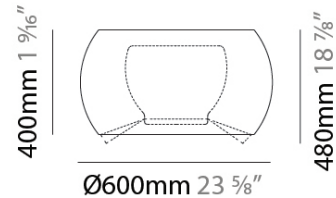

PROJECT _____
TYPE _____
SPECIFIER _____
QUANTITY _____
DATE _____

POMA PORTABLE

E114037- _____
base number   Finish Options   Finish Options

1. To build a product code in our configurator select the specify button on the base model # product page
2. To build a manual product code on this datasheet choose from the options listed below in blue font and add the suffix to the base model #

GENERAL

Series: Poma _____
Partner: Ole _____
Division: Exterior _____
Installation: Portable _____
Product Type: Floor _____
Mounting Location: Floor _____
Light Distribution: Direct _____

PHYSICAL

Shape: Drum _____
Diameter (mm): 750 _____
Diameter (in): 29 1/2 _____
Height (mm): 480 _____
Height (in): 18 7/8 _____
Fixture Finish: BEI / BLK / BLU / COG / DGN / GRY / MRN / MOC / MUS / OLV / SIL / STN / TER / WHI _____
Holder Finish: BLK _____
Accent Finish: GBL / GWT _____
Fixture Material: Fabric Cord / Metal _____
Primary Material: Fabric - Recycled _____

ELECTRICAL

Number of Lamps: 1 _____
Lamp Type: LED Retrofit _____
Lamp Shape: A19 _____
Bulb Included: Bulb Not Included _____
Max. Wattage Per Lamp (W): 15 _____
Lamp Base: E26 _____
Input Voltage (V): 120 _____

RATINGS AND CERTIFICATIONS

Certified By: Certified for North American Standards _____
IP rating: IP66 _____