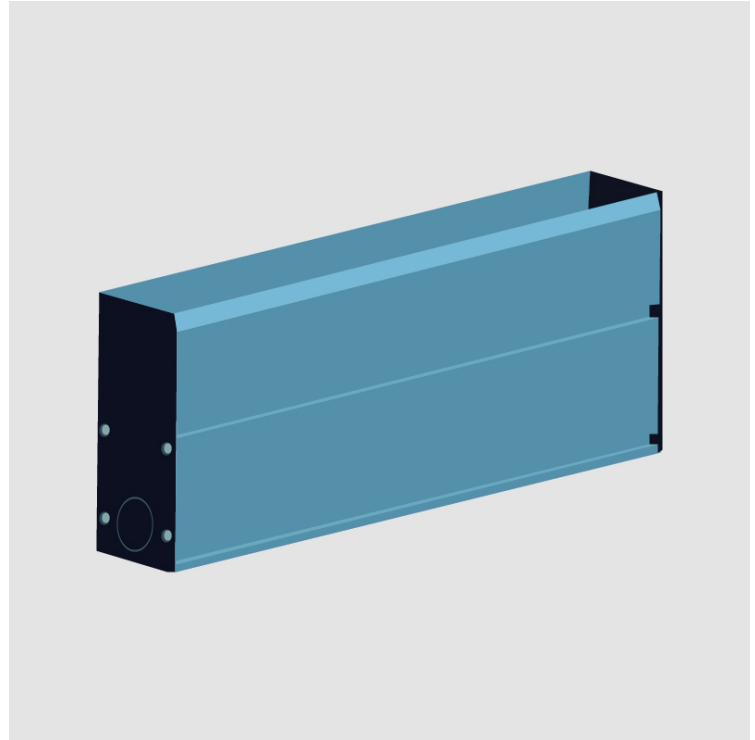

DRITTO 30

E12A0054

base number

DESCRIPTION

Dritto 30 - Housing Box for 1018mm

1. To build a product code in our configurator select the specify button on the base model # product page
2. To build a manual product code on this datasheet choose from the options listed below in blue font and add the suffix to the base model #

GENERAL

Series: Dritto 30
Partner: Unonovesette
Division: Exterior

PHYSICAL

Shape: Rectangle
Length (mm): 1018
Length (in): 40
Width (mm): 34
Width (in): 1 1/3
Height (mm): 81.5
Height (in): 3 1/5
Fixture Finish: ANA
Fixture Material: Anodized Aluminum

RATINGS AND CERTIFICATIONS

Certified By: Certified for North American Standards
IP rating: IP67