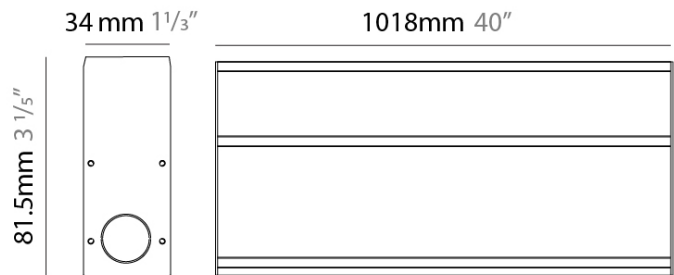

DRITTO 30

E12A0054

base number

DESCRIPTION

Dritto 30 - Housing Box for 1018mm

1. To build a product code in our configurator select the specify button on the base model # product page
2. To build a manual product code on this datasheet choose from the options listed below in blue font and add the suffix to the base model #

GENERAL

Series: Dritto 30
Partner: Unonovesette
Division: Exterior

PHYSICAL

Shape: Rectangle
Length (mm): 1018
Length (in): 40
Width (mm): 34
Width (in): 1 1/3
Height (mm): 81.5
Height (in): 3 1/5
Fixture Finish: ANA
Fixture Material: Anodized Aluminum

RATINGS AND CERTIFICATIONS

Certified By: Certified for North American Standards
IP rating: IP67