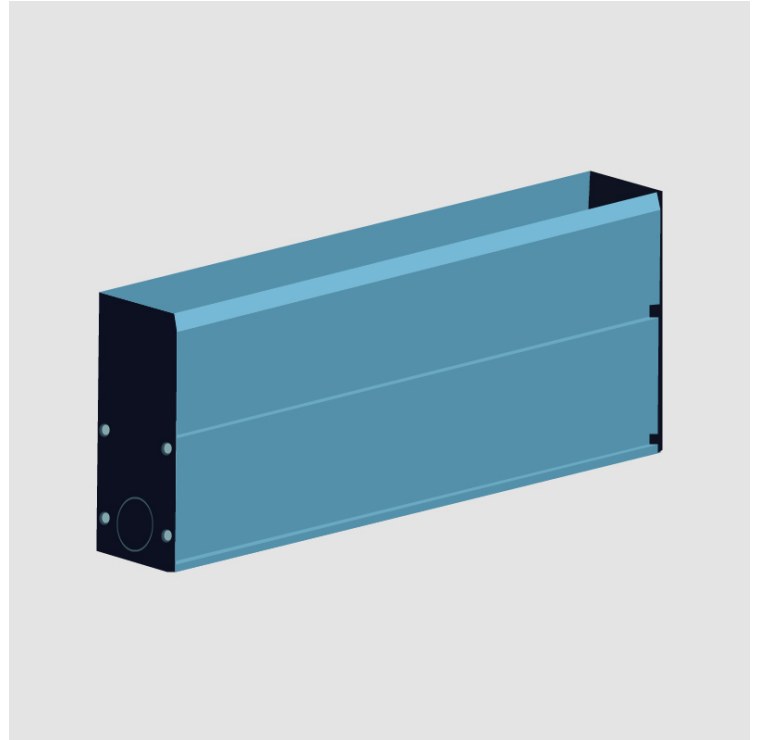

PROJECT _____
TYPE _____
SPECIFIER _____
QUANTITY _____
DATE _____

DRITTO 30

E12A0055

base number

DESCRIPTION

Dritto 30 - Housing Box for 2020mm

1. To build a product code in our configurator select the specify button on the base model # product page
2. To build a manual product code on this datasheet choose from the options listed below in blue font and add the suffix to the base model #

GENERAL

Series: Dritto 30
Partner: Unonovesette
Division: Exterior

PHYSICAL

Shape: Rectangle
Length (mm): 2020
Length (in): 79 1/2"
Width (mm): 34
Width (in): 1 1/3"
Height (mm): 81.5
Height (in): 3 1/5"
Fixture Finish: ANA
Fixture Material: Anodized Aluminum

RATINGS AND CERTIFICATIONS

Certified By: Certified for North American Standards
IP rating: IP67