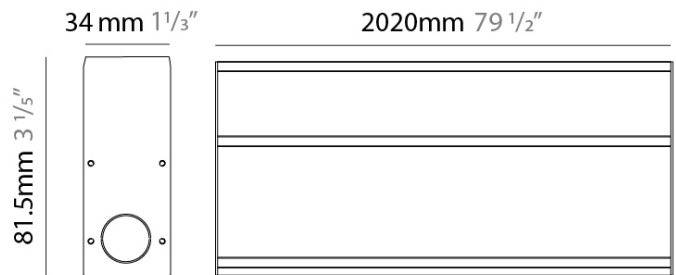

PROJECT _____
TYPE _____
SPECIFIER _____
QUANTITY _____
DATE _____

DRITTO 30

E12A0055

base number

DESCRIPTION

Dritto 30 - Housing Box for 2020mm

1. To build a product code in our configurator select the specify button on the base model # product page
2. To build a manual product code on this datasheet choose from the options listed below in blue font and add the suffix to the base model #

GENERAL

Series: Dritto 30
Partner: Unonovesette
Division: Exterior

PHYSICAL

Shape: Rectangle
Length (mm): 2020
Length (in): 79 1/2"
Width (mm): 34
Width (in): 1 1/3"
Height (mm): 81.5
Height (in): 3 1/5"
Fixture Finish: ANA
Fixture Material: Anodized Aluminum

RATINGS AND CERTIFICATIONS

Certified By: Certified for North American Standards
IP rating: IP67