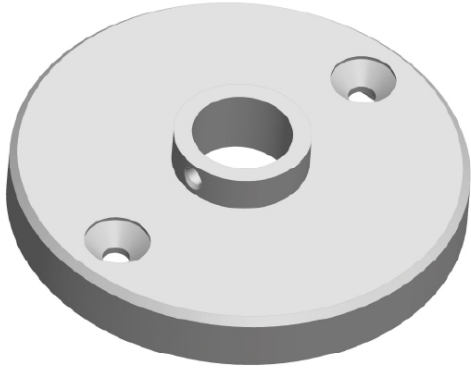

DIVERSI

E12A0063-

base number   Finish
Options

PROJECT _____
TYPE _____
SPECIFIER _____
QUANTITY _____
DATE _____

DESCRIPTION
Vario - Base

1. To build a product code in our configurator select the specify button on the base model # product page
2. To build a manual product code on this datasheet choose from the options listed below in blue font and add the suffix to the base model #

GENERAL
Series: Diversi _____
Partner: Unonovesette _____
Division: Exterior _____

PHYSICAL
[Fixture Finish: ABA / ANA / ASB](#) _____

RATINGS AND CERTIFICATIONS
Certified By: Certified for North American Standards _____
IP rating: IP68 _____