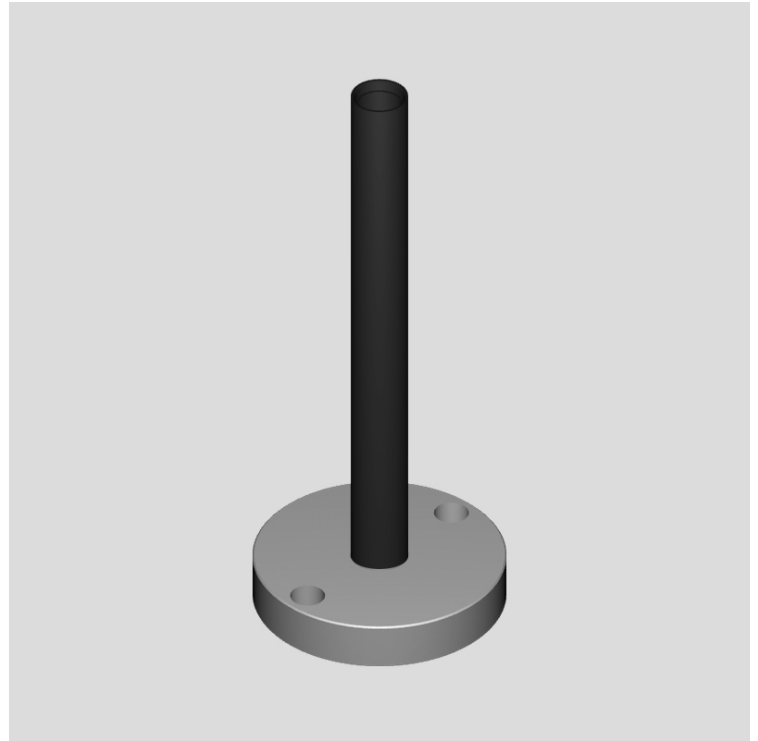

DIVERSI 40

E12A0091-

base number _____
Finish Options _____

PROJECT _____
TYPE _____
SPECIFIER _____
QUANTITY _____
DATE _____

DESCRIPTION

Vario 40 - Extension Bracket 300mm + Base

1. To build a product code in our configurator select the specify button on the base model # product page
2. To build a manual product code on this datasheet choose from the options listed below in blue font and add the suffix to the base model #

GENERAL

Series: Diversi _____
Subseries: Diversi 40 _____
Partner: Unonovesette _____
Division: Exterior _____

PHYSICAL

Fixture Finish: [SSB / ASB](#)

RATINGS AND CERTIFICATIONS

Certified By: Certified for North American Standards _____
IP rating: IP68 _____