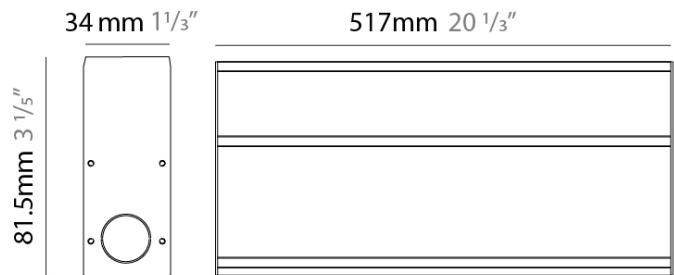

DRITTO 30

E12A0094

base number

DESCRIPTION

Ranger 30 - Flanged Housing Box for 517mm

1. To build a product code in our configurator select the specify button on the base model # product page
2. To build a manual product code on this datasheet choose from the options listed below in blue font and add the suffix to the base model #

GENERAL

Series: Dritto 30
Partner: Unonovesette
Division: Exterior

PHYSICAL

Shape: Rectangle
Length (mm): 517
Length (in): 20 1/3
Width (mm): 47
Width (in): 1 7/8
Height (mm): 81.5
Height (in): 3 1/5
Fixture Finish: ANA
Fixture Material: Anodized Aluminum

RATINGS AND CERTIFICATIONS

Certified By: Certified for North American Standards
IP rating: IP67