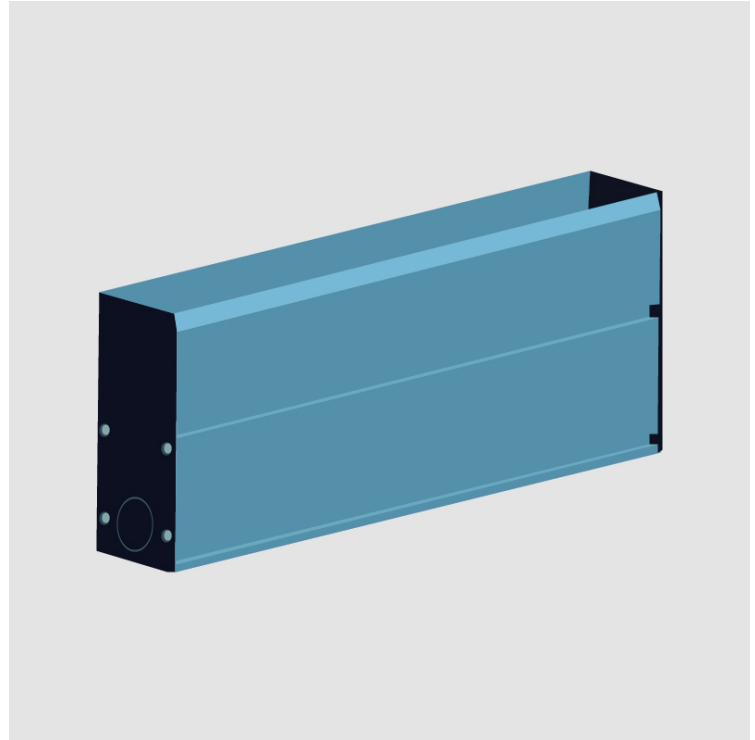

DRITTO 30

E12A0094

base number

DESCRIPTION

Ranger 30 - Flanged Housing Box for 517mm

1. To build a product code in our configurator select the specify button on the base model # product page
2. To build a manual product code on this datasheet choose from the options listed below in blue font and add the suffix to the base model #

GENERAL

Series: Dritto 30
Partner: Unonovesette
Division: Exterior

PHYSICAL

Shape: Rectangle
Length (mm): 517
Length (in): 20 1/3
Width (mm): 47
Width (in): 1 7/8
Height (mm): 81.5
Height (in): 3 1/5
Fixture Finish: ANA
Fixture Material: Anodized Aluminum

RATINGS AND CERTIFICATIONS

Certified By: Certified for North American Standards
IP rating: IP67