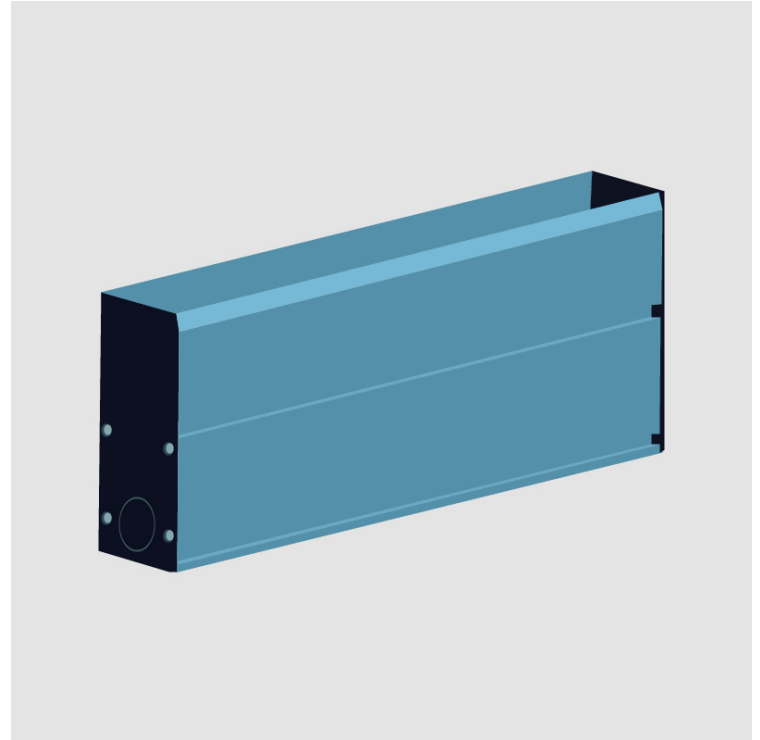

DRITTO 30

E12A0095

base number

DESCRIPTION

Ranger 30 - Flanged Housing Box for 1018mm

1. To build a product code in our configurator select the specify button on the base model # product page
2. To build a manual product code on this datasheet choose from the options listed below in blue font and add the suffix to the base model #

GENERAL

Series: Dritto 30

Partner: Unonovesette

Division: Exterior

PHYSICAL

Shape: Rectangle

Length (mm): 1018

Length (in): 40

Width (mm): 47

Width (in): 1 ⁷/₈

Height (mm): 81.5

Height (in): 3 ¹/₅

Fixture Finish: ANA

Fixture Material: Anodized Aluminum

RATINGS AND CERTIFICATIONS

Certified By: Certified for North American Standards

IP rating: IP67