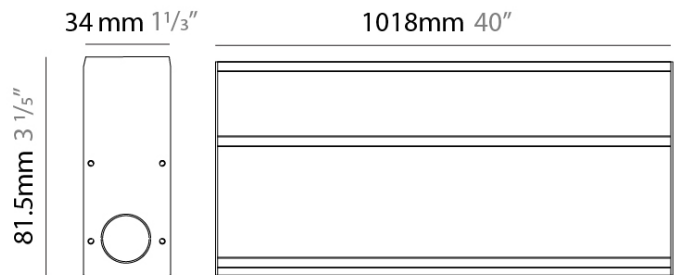

DRITTO 30

E12A0095

base number

DESCRIPTION

Ranger 30 - Flanged Housing Box for 1018mm

1. To build a product code in our configurator select the specify button on the base model # product page
2. To build a manual product code on this datasheet choose from the options listed below in blue font and add the suffix to the base model #

GENERAL

Series: Dritto 30

Partner: Unonovesette

Division: Exterior

PHYSICAL

Shape: Rectangle

Length (mm): 1018

Length (in): 40

Width (mm): 47

Width (in): 1 ⁷/₈

Height (mm): 81.5

Height (in): 3 ¹/₅

Fixture Finish: ANA

Fixture Material: Anodized Aluminum

RATINGS AND CERTIFICATIONS

Certified By: Certified for North American Standards

IP rating: IP67