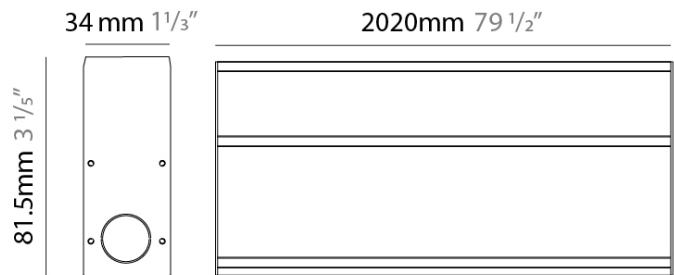

### E12A0096

base number

**DESCRIPTION**  
 Ranger 30 - Flanged Housing Box for 2020mm

- To build a product code in our configurator select the specify button on the base model # product page
- To build a manual product code on this datasheet choose from the options listed below in blue font and add the suffix to the base model #

**GENERAL**  
 Series: Dritto 30  
 Partner: Unonovesette  
 Division: Exterior

**PHYSICAL**  
 Shape: Rectangle  
 Length (mm): 2020  
 Length (in): 79 1/2"  
 Width (mm): 47  
 Width (in): 1 7/8"  
 Height (mm): 81.5  
 Height (in): 3 1/5"  
 Fixture Finish: ANA  
 Fixture Material: Anodized Aluminum