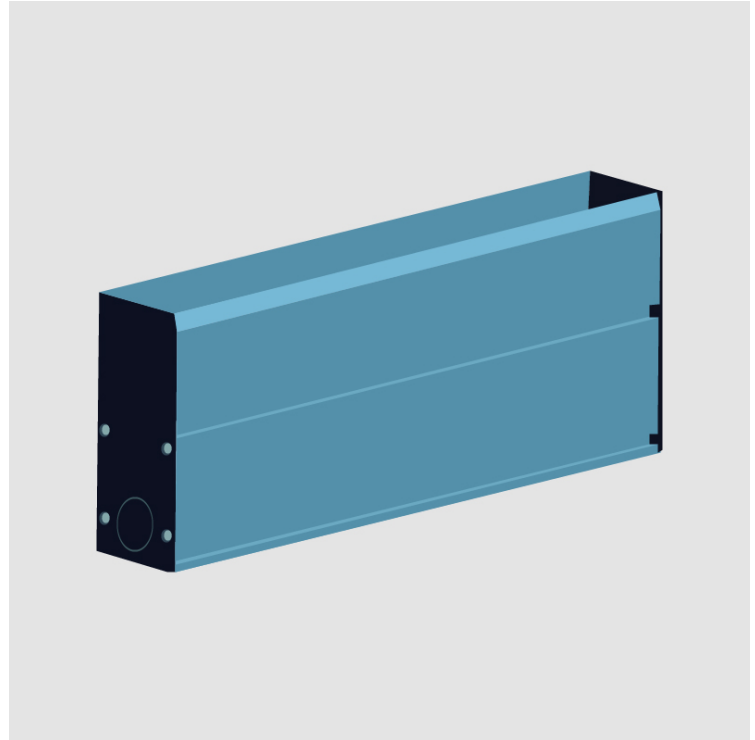

PROJECT _____
TYPE _____
SPECIFIER _____
QUANTITY _____
DATE _____

DRITTO 30

E12A0096

base number

DESCRIPTION
Ranger 30 - Flanged Housing Box for 2020mm

1. To build a product code in our configurator select the specify button on the base model # product page
2. To build a manual product code on this datasheet choose from the options listed below in blue font and add the suffix to the base model #

GENERAL
Series: Dritto 30
Partner: Unonovesette
Division: Exterior

PHYSICAL
Shape: Rectangle
Length (mm): 2020
Length (in): 79 1/2"
Width (mm): 47
Width (in): 1 7/8"
Height (mm): 81.5
Height (in): 3 1/5"
Fixture Finish: ANA
Fixture Material: Anodized Aluminum

RATINGS AND CERTIFICATIONS
Certified By: Certified for North American Standards
IP rating: IP67