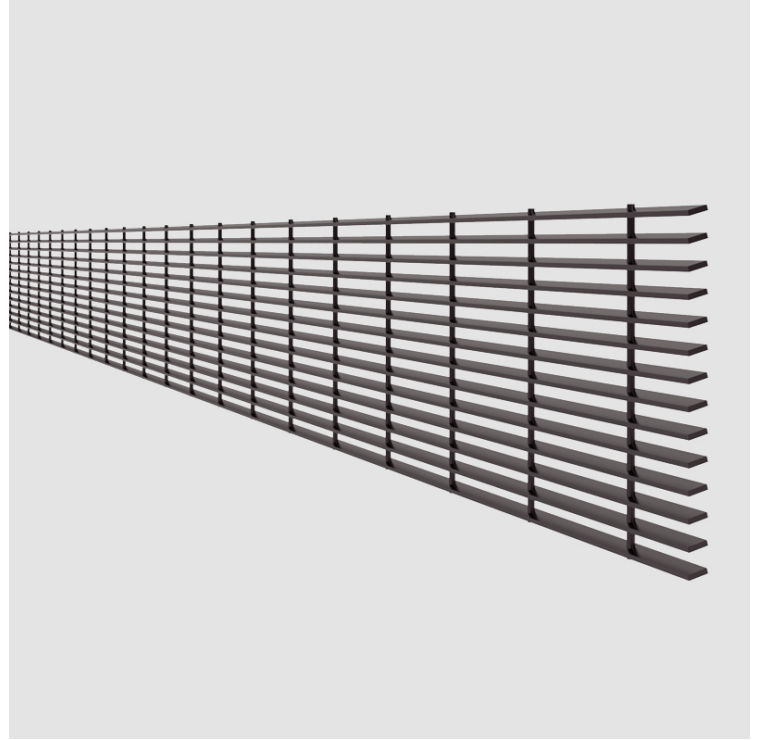

SLASH 30

E12A0122

base number

PROJECT

TYPE

SPECIFIER

QUANTITY

DATE

DESCRIPTION

Slash 30 - Anti - Glare Louver - 1143mm / 45"

1. To build a product code in our configurator select the specify button on the base model # product page
2. To build a manual product code on this datasheet choose from the options listed below in blue font and add the suffix to the base model #

GENERAL

Series: Slash 30

Brand: Unonovesette

Division: Exterior

PHYSICAL

Shape: Rectangle

Length (mm): 1139

Length (in): 44 ¹³/₁₆"

Width (mm): 30

Width (in): 1 ³/₁₆"

Diffuser: Anti - Glare Louver

RATINGS AND CERTIFICATIONS

Certified By: Certified for North American Standards

IP rating: IP67

1139mm 44 ¹³/₁₆"

30mm
1 ³/₁₆"