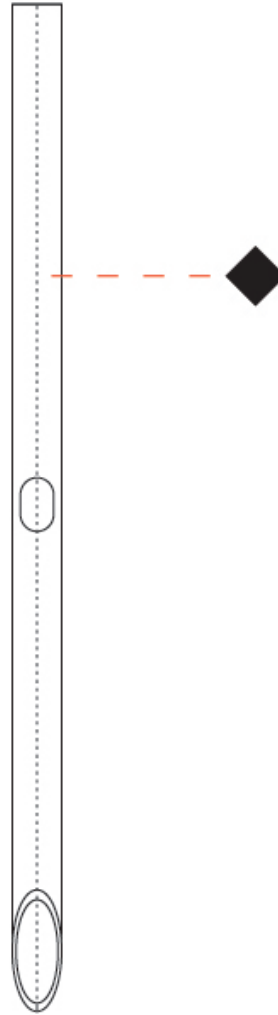

## APOLLO

**E12A0139-** \_\_\_\_\_  
base number

### PHYSICAL

Diameter (mm): 14 \_\_\_\_\_  
Diameter (in): 9/16 \_\_\_\_\_  
Height (mm): 600 \_\_\_\_\_  
Height (in): 23 5/8 \_\_\_\_\_  
Fixture Finish: WHI / BLK / FBZ / COR \_\_\_\_\_

## APOLLO

E12A0139-

PROJECT

TYPE

SPECIFIER

QUANTITY

DATE

E

## APOLLO