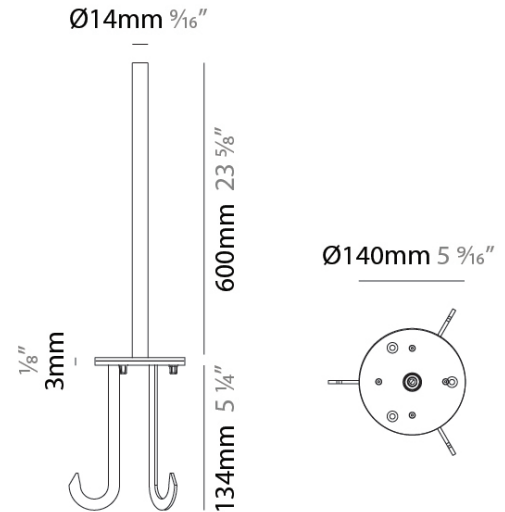

APOLLO

E12A0149- _____
base number

PROJECT	_____
TYPE	_____
SPECIFIER	_____
QUANTITY	_____
DATE	_____

DESCRIPTION

Apollo Giardino Base with Anchor Bolts for 600mm Spike

1. To build a product code in our configurator select the specify button on the base model # product page
2. To build a manual product code on this datasheet choose from the options listed below in blue font and add the suffix to the base model #

GENERAL

Series: Apollo _____
Brand: Unonovesette _____
Division: Exterior _____

PHYSICAL

Fixture Finish: WHI / BLK / FBZ / COR _____

RATINGS AND CERTIFICATIONS

Certified By: Certified for North American Standards _____
IP rating: IP66 _____

E