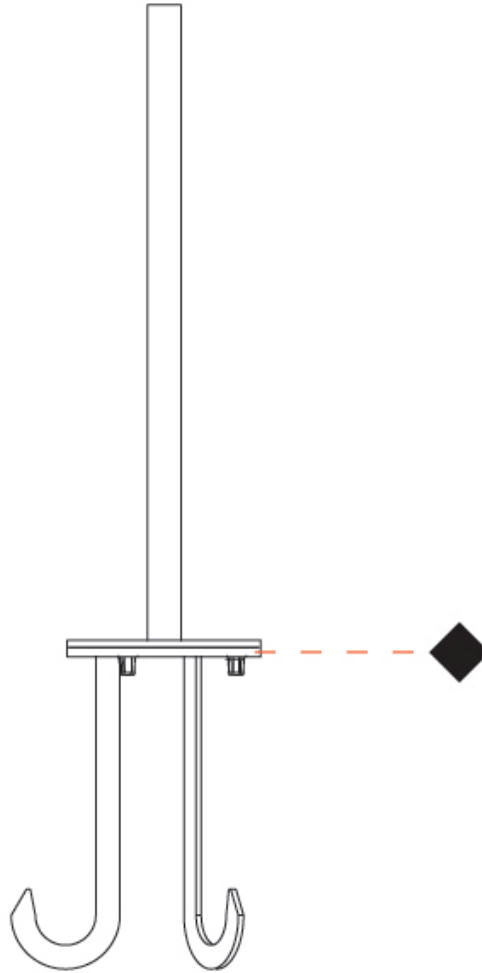

PROJECT	_____
TYPE	_____
SPECIFIER	_____
QUANTITY	_____
DATE	_____