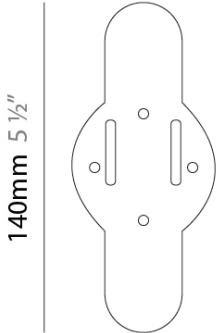

PROJECT _____
TYPE _____
SPECIFIER _____
QUANTITY _____
DATE _____

AGILE 60

E12A0160-

base number _____
Finish Options _____

DESCRIPTION
Agile 60 - Tree Strap -

1. To build a product code in our configurator select the specify button on the base model # product page
2. To build a manual product code on this datasheet choose from the options listed below in blue font and add the suffix to the base model #

GENERAL
Series: Agile 60 _____
Partner: Unonovesette _____
Division: Exterior _____

PHYSICAL
Shape: Cylinder _____
Length (mm): 109 _____
Length (in): 4 ⁵/₁₆ _____
Width (mm): 62 _____
Width (in): 2 ⁷/₁₆ _____
Height (mm): 84 _____
Height (in): 3 ⁵/₁₆ _____
Installation Requirement: Surface mounted / Spike / Tree strap _____
Fixture Finish: ANB / ABE _____

RATINGS AND CERTIFICATIONS
Certified By: Certified for North American Standards _____
IP rating: IP66 _____