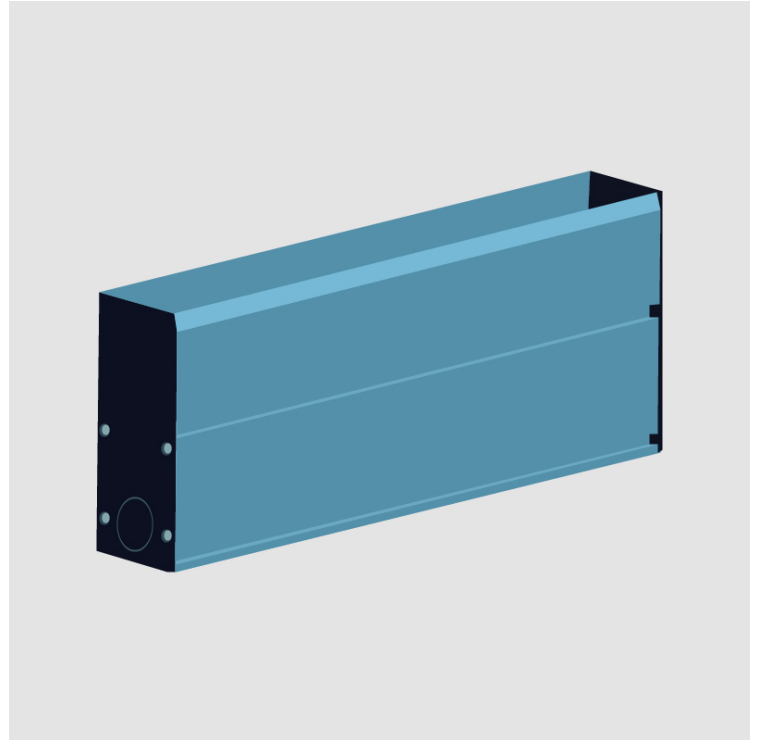

DRITTO 30

E12A0170-700

base number

PROJECT

TYPE

SPECIFIER

QUANTITY

DATE

DESCRIPTION

Ranger 30 - Housing Box for 692mm

1. To build a product code in our configurator select the specify button on the base model # product page
2. To build a manual product code on this datasheet choose from the options listed below in blue font and add the suffix to the base model #

GENERAL

Series: Dritto 30

Partner: Unonovesette

Division: Exterior

PHYSICAL

Shape: Rectangle

Length (mm): 700

Length (in): 27 ⁹/₁₆

Width (mm): 34

Width (in): 1 ¹/₃

Height (mm): 81.5

Height (in): 3 ¹/₅

Fixture Finish: ANA

Fixture Material: Anodized Aluminum

RATINGS AND CERTIFICATIONS

Certified By: Certified for North American Standards

IP rating: IP67