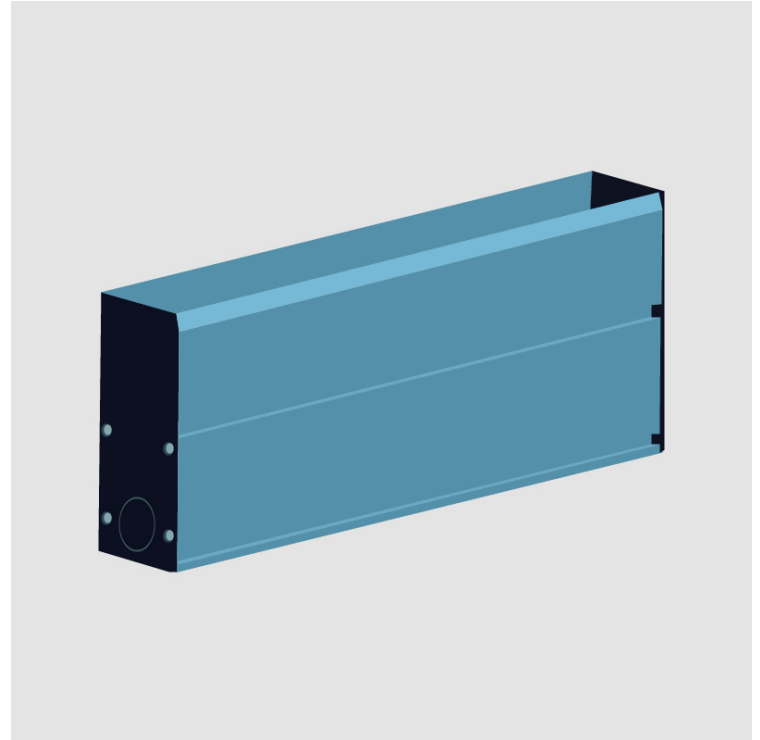

DRITTO 30

E12A0170-883

base number

PROJECT

TYPE

SPECIFIER

QUANTITY

DATE

DESCRIPTION

Ranger 30 - Housing Box for 876mm

1. To build a product code in our configurator select the specify button on the base model # product page
2. To build a manual product code on this datasheet choose from the options listed below in blue font and add the suffix to the base model #

GENERAL

Series: Dritto 30

Partner: Unonovesette

Division: Exterior

PHYSICAL

Shape: Rectangle

Length (mm): 883

Length (in): 34 ³/₄

Width (mm): 34

Width (in): 1 ¹/₃

Height (mm): 81.5

Height (in): 3 ¹/₅

Fixture Finish: ANA

Fixture Material: Anodized Aluminum

RATINGS AND CERTIFICATIONS

Certified By: Certified for North American Standards

IP rating: IP67