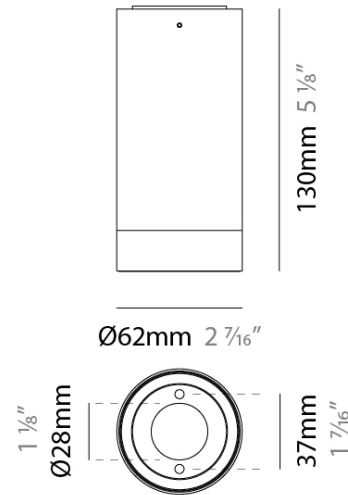

E12C0000-

base number   Color   Finish   Lens
Temperature   Options   Options

1. To build a product code in our configurator select the specify button on the base model # product page
2. To build a manual product code on this datasheet choose from the options listed below in blue font and add the suffix to the base model #

GENERAL

Series: Diversi
Subseries: Diversi 60 HV
Partner: Zaneen
Division: Exterior
Installation: Surface
Product Type: Ceiling Surface
Mounting Location: Ceiling
Light Distribution: Direct

PHYSICAL

Aperture Sizes - Downlights: 1"
Shape: Cylinder
Diameter (mm): 62
Diameter (in): 2 7/16
Height (mm): 130
Height (in): 5 1/8
Diffuser: Extra clear tempered / Frosted glass 6mm
Fixture Finish: ANA / ABA / COR / FBZ / GRN / WHI
Fixture Material: Machined Anticorodal Aluminium

ELECTRICAL

Lamp Type: LED
Input Wattage (W): 9
Dimming: Non-Dimming / Phase Dimming (120vac Only)
Driver Included: Yes
Driver Location: Integrated
Driver Type: Constant Current 120Vac
Driver Class: Class 2
Input Voltage (V): 120
Upon Request: Remote: 0-10Vdc Dimming

LED

Number of LEDs: 1
Color Temperature (°K): 2700 / 3000 / 4000
Max. Delivered Lumen (lm): 720 (3000)
CRI: >90 CRI
Lamp Life (hrs): 100000

OPTICAL

Optic°: 10 / 30 / 50 / 1045
Adjustability: Rotational 355°

RATINGS AND CERTIFICATIONS

Certified By: Certified for North American Standards
IP rating: IP66
IK Rating: IK08

PROJECT
TYPE
SPECIFIER
QUANTITY
DATE