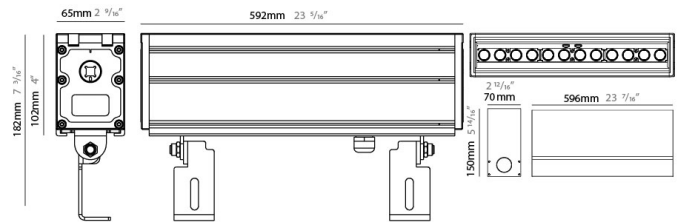

LINEARI 65 RECESSED

E12I0001- -

base number   Color   Lens
Temperature   Options

1. To build a product code in our configurator select the specify button on the base model # product page
2. To build a manual product code on this datasheet choose from the options listed below in blue font and add the suffix to the base model #

GENERAL

Series: Lineari 65
Partner: Zaneen
Division: Exterior
Installation: Recessed
Product Type: Wall Grazer
Mounting Location: In-Ground
Light Distribution: Uplight

PHYSICAL

Shape: Rectangle
Length (mm): 592
Length (in): 23 3/16
Width (mm): 65
Width (in): 2 9/16
Height (mm): 102
Height (in): 4
Weight (kg): 4
Weight (lbs): 8.8
Load Resistance (kg): 2500
Load Resistance (lbs): 5511
Diffuser: Extra clear tempered 6mm
Fixture Finish: BLK
Fixture Material: Extruded Aluminum
Cable Details: IP67 30cm Cable with Easy Lock system

ELECTRICAL

Lamp Type: LED
Input Wattage (W): 40.6
Total Output Wattage (W): 36.8
Dimming: 0-10V Dimming
Driver Included: Yes
Driver Location: Integrated
Driver Type: Constant Current - Universal
Driver Class: Class 2
Input Voltage (V): 120 - 277
Constant Current (MA): 500

LED

Color Temperature (°K): 2700 / 3000 / 4000
Nominal Lumen (lm): 3920
CRI: >82 CRI
Lamp Life (hrs): 100000

OPTICAL

Optic°: 10 / 28 / 40 / 12x32
Adjustability: Tilt ±20°

RATINGS AND CERTIFICATIONS

Certified By: Certified for North American Standards
IP rating: IP67
IK Rating: IK09