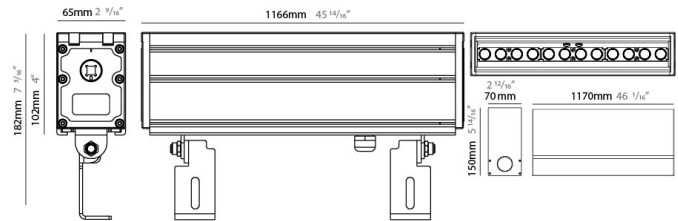

E12I0003- -

base number   Color   Lens
Temperature   Options

PROJECT
TYPE
SPECIFIER
QUANTITY
DATE

1. To build a product code in our configurator select the specify button on the base model # product page
2. To build a manual product code on this datasheet choose from the options listed below in blue font and add the suffix to the base model #

GENERAL

Series: Lineari 65
Partner: Zaneen
Division: Exterior
Installation: Recessed
Product Type: Wall Grazer
Mounting Location: In-Ground
Light Distribution: Uplight

PHYSICAL

Shape: Rectangle
Length (mm): 1166
Length (in): 45 7/8
Width (mm): 65
Width (in): 2 9/16
Height (mm): 102
Height (in): 4
Weight (kg): 8
Weight (lbs): 17.64
Load Resistance (kg): 2500
Load Resistance (lbs): 5511
Diffuser: Extra clear tempered 6mm
Fixture Finish: BLK
Fixture Material: Extruded Aluminum
Cable Details: IP67 30cm Cable with Easy Lock system

ELECTRICAL

Lamp Type: LED
Input Wattage (W): 84
Total Output Wattage (W): 73.7
Dimming: 0-10V Dimming
Driver Included: Yes
Driver Location: Integrated
Driver Type: Constant Current - Universal
Driver Class: Class 2
Input Voltage (V): 120 - 277
Constant Current (MA): 500

LED

Color Temperature (°K): 2700 / 3000 / 4000
Nominal Lumen (lm): 7840
CRI: >82 CRI
Lamp Life (hrs): 100000

OPTICAL

Optic°: 10 / 28 / 40 / 12x32
Adjustability: Tilt ±20°

RATINGS AND CERTIFICATIONS

Certified By: Certified for North American Standards
IP rating: IP67
IK Rating: IK09