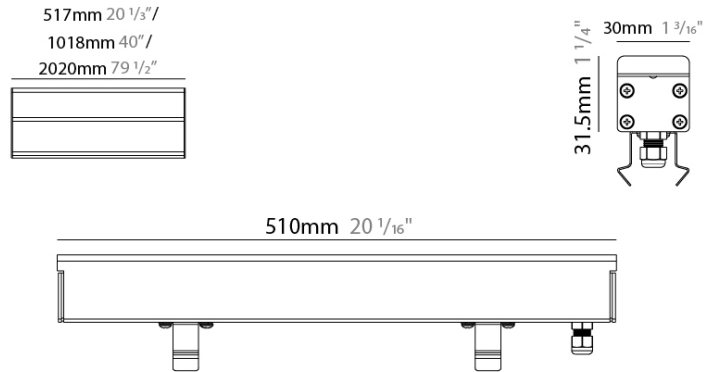

PROJECT	_____
TYPE	_____
SPECIFIER	_____
QUANTITY	_____
DATE	_____

1. To build a product code in our configurator select the specify button on the base model # product page
2. To build a manual product code on this datasheet choose from the options listed below in blue font and add the suffix to the base model #

GENERAL

Series: Ranger 30
Brand: Unonovesette
Division: Exterior
Mounting Type: Recessed
Mounting Location: In-Ground
Subcategory: Drive Over

PHYSICAL

Shape: Rectangle
Length (mm): 510
Length (in): 20
Width (mm): 30
Width (in): 1 1/8
Height (mm): 31.5
Height (in): 1 1/4
Light Distribution: Direct
Weight (kg): 0.56
Weight (lbs): 1.2
Load Resistance (kg): 5000
Load Resistance (lbs): 11023
Fixture Finish: OPW
Fixture Material: Extruded PMMA with Opal
Cable Details: IP67 300mm Cable

ELECTRICAL

Lamp Type: LED
Input Wattage (W): 8.1
Total Output Wattage (W): 6.1
Dimming: Non-Dimming / Phase Dimming (120Vac only) / 0-10V Dimming
Driver Included: No
Driver Location: Remote
Driver Type: Constant Voltage - Universal
Driver Class: Class 2
Input Voltage (V): 120 - 277
Output Voltage (V): 24

LED

Color Temperature (°K): 2200 / 2700 / 3000 / 4000
Max. Delivered Lumen (lm): 400
CRI: >90 CRI
Lamp Life (hrs): 100000

OPTICAL

Optic°: 150
Beam Angle: Diffused
Adjustability: Fixed

RATINGS AND CERTIFICATIONS

Certified By: Certified for North American Standards
IP rating: IP67
IK Rating: IK10