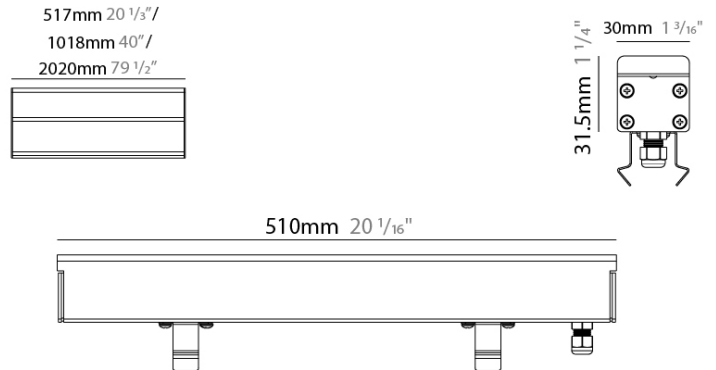

GENERAL

Series: Dritto 30 _____
Partner: Zaneen _____
Division: Exterior _____
Installation: Recessed _____
Product Type: Uplight _____
Mounting Location: In-Ground _____
Light Distribution: Direct _____

PHYSICAL

Shape: Rectangle _____
Length (mm): 510 _____
Length (in): 20 _____
Width (mm): 30 _____
Width (in): 1 1/8 _____
Height (mm): 31.5 _____
Height (in): 1 1/4 _____
Weight (kg): 0.56 _____
Weight (lbs): 1.2 _____
Load Resistance (kg): 5000 _____
Load Resistance (lbs): 11023 _____
Fixture Finish: OPW _____
Fixture Material: Extruded PMMA with Opal _____
Cable Details: IP67 300mm Cable _____

ELECTRICAL

Lamp Type: LED _____
Input Wattage (W): 8.1 _____
Total Output Wattage (W): 6.1 _____
Dimming: Non-Dimming / Phase Dimming (120Vac only) / 0-10V Dimming _____
Driver Included: No _____
Driver Location: Remote _____
Driver Type: Constant Voltage - Universal _____
Driver Class: Class 2 _____
Input Voltage (V): 120 - 277 _____
Output Voltage (V): 24 _____

LED

Color Temperature (°K): 2200 / 2700 / 3000 / 4000 _____
Max. Delivered Lumen (lm): 400 _____
CRI: >90 CRI _____
Lamp Life (hrs): 100000 _____

OPTICAL

Optic°: 150 _____
Beam Angle: Diffused _____
Adjustability: Fixed _____

RATINGS AND CERTIFICATIONS

Certified By: Certified for North American Standards _____
IP rating: IP67 _____
IK Rating: IK10 _____