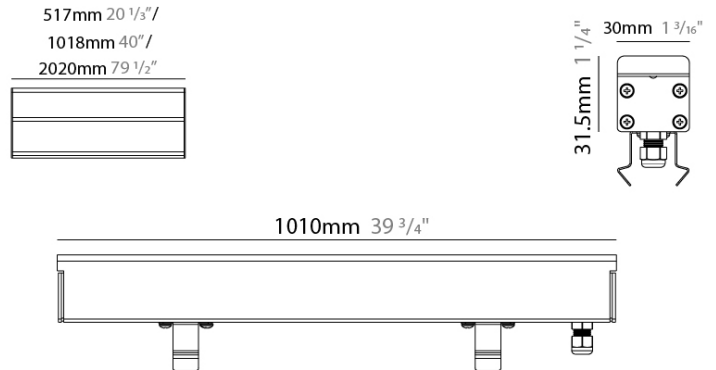

E12I0016-

base number Color
Temperature

PROJECT
TYPE
SPECIFIER
QUANTITY
DATE

1. To build a product code in our configurator select the specify button on the base model # product page
2. To build a manual product code on this datasheet choose from the options listed below in blue font and add the suffix to the base model #

GENERAL

Series: Ranger 30
Brand: Unonovesette
Division: Exterior
Mounting Type: Recessed
Mounting Location: In-Ground
Subcategory: Drive Over

PHYSICAL

Shape: Rectangle
Length (mm): 1010
Length (in): 39 3/4
Width (mm): 30
Width (in): 1 1/4
Height (mm): 31.5
Height (in): 1 1/4
Light Distribution: Direct
Weight (kg): 0.56
Weight (lbs): 2.45
Load Resistance (kg): 5000
Load Resistance (lbs): 11023
Fixture Finish: Opal White
Fixture Material: Extruded PMMA with Opal
Cable Details: IP67 300mm Cable

ELECTRICAL

Lamp Type: LED
Input Wattage (W): 14.8
Total Output Wattage (W): 12.2
Dimming: Non-Dimming / Phase Dimming (120Vac only) / 0-10V Dimming
Driver Included: No
Driver Location: Remote
Driver Type: Constant Voltage - Universal
Driver Class: Class 2
Input Voltage (V): 120 - 277
Output Voltage (V): 24

LED

Color Temperature (°K): 2200 / 2700 / 3000 / 4000
Max. Delivered Lumen (lm): 800
CRI: >90 CRI
Lamp Life (hrs): 100000

OPTICAL

Optic°: 150
Beam Angle: Diffused
Adjustability: Fixed

RATINGS AND CERTIFICATIONS

Certified By: Certified for North American Standards
IP rating: IP67
IK Rating: IK10