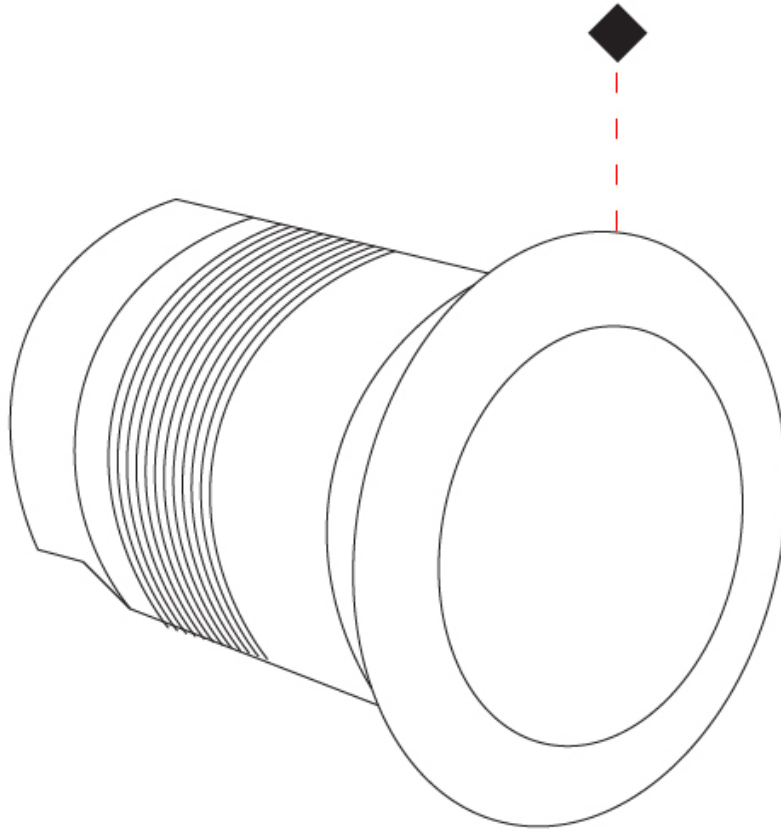

E12I0028-

PROJECT

TYPE

SPECIFIER

QUANTITY

DATE

E