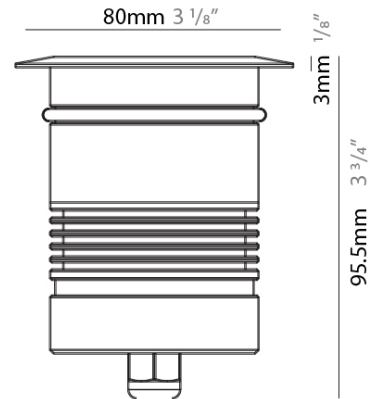

1. To build a product code in our configurator select the specify button on the base model # product page
2. To build a manual product code on this datasheet choose from the options listed below in blue font and add the suffix to the base model #

GENERAL

Series: Caliber
Subseries: Caliber 80
Brand: Unonovesette
Division: Exterior
Mounting Type: Recessed
Mounting Location: In-Ground
Subcategory: Drive Over

PHYSICAL

Shape: Round
Diameter (mm): 80
Diameter (in): 3 1/8
Height (mm): 95.5
Height (in): 3 3/4
Light Distribution: Direct
Weight (kg): 0.57
Weight (lbs): 1.26
Installation Requirement: Housing box / Fixing springs
Diffuser: Extra clear / Frosted glass 6mm
Fixture Finish: [ASB / SST](#)
Fixture Material: Stainless Steel AISI 316L
Cable Details: 350mm NS20N PCP 2x0.5 mm2

ELECTRICAL

Lamp Type: LED
Input Wattage (W): 9
Dimming: DMX
Control Gear: DMX
Driver Included: No
Driver Location: Remote
Driver Type: Constant Voltage - Universal
Driver Class: Class 2
Input Voltage (V): 120 - 277
Output Voltage (V): 24

LED

Number of LEDs: 1
Color Temperature (°K): RGBW
Max. Delivered Lumen (lm): 720
CRI: >90 CRI
Lamp Life (hrs): 100000
Special LEDs offerings: RGBW

OPTICAL

Optic°: 35
Beam Angle: Medium

RATINGS AND CERTIFICATIONS

Certified By: Certified for North American Standards
IP rating: IP68 (not for permanent immersion)
IK Rating: IK08
Marine Grade: Stainless Steel AISI 316L

PROJECT
TYPE
SPECIFIER
QUANTITY
DATE