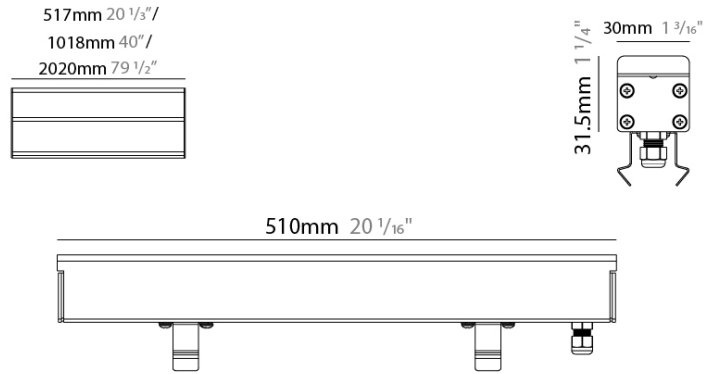

PROJECT	_____
TYPE	_____
SPECIFIER	_____
QUANTITY	_____
DATE	_____

RANGER 30 RECESSED

E12I0030-RGBW

base number

1. To build a product code in our configurator select the specify button on the base model # product page
2. To build a manual product code on this datasheet choose from the options listed below in blue font and add the suffix to the base model #

GENERAL

Series: Ranger 30
Brand: Unonovesette
Division: Exterior
Mounting Type: Recessed
Mounting Location: In-Ground
Subcategory: Drive Over

PHYSICAL

Shape: Rectangle
Length (mm): 510
Length (in): 20
Width (mm): 30
Width (in): 1 1/4
Height (mm): 31.5
Height (in): 1 1/4
Light Distribution: Direct
Weight (kg): 0.56
Weight (lbs): 1.2
Load Resistance (kg): 5000
Load Resistance (lbs): 11023
Fixture Finish: Opal White
Fixture Material: Extruded PMMA with Opal
Cable Details: IP67 300mm Cable

ELECTRICAL

Lamp Type: LED
Input Wattage (W): 11.5
Dimming: DMX
Control Gear: DMX
Driver Included: No
Driver Location: Remote
Driver Type: Constant Voltage - Universal
Driver Class: Class 2
Input Voltage (V): 120 - 277
Output Voltage (V): 24

LED

Color Temperature (°K): RGBW
CRI: >90 CRI
Lamp Life (hrs): 100000
Special LEDs offerings: RGBW

OPTICAL

Optic°: 150
Beam Angle: Diffused
Adjustability: Fixed

RATINGS AND CERTIFICATIONS

Certified By: Certified for North American Standards
IP rating: IP67
IK Rating: IK10