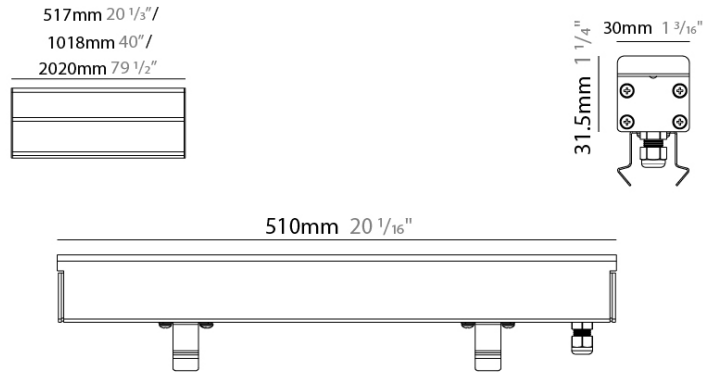

DRITTO 30 RECESSED

E12I0030-RGBW

base number

PROJECT
TYPE
SPECIFIER
QUANTITY
DATE

1. To build a product code in our configurator select the specify button on the base model # product page
2. To build a manual product code on this datasheet choose from the options listed below in blue font and add the suffix to the base model #

GENERAL

Series: Dritto 30
Partner: Zaneen
Division: Exterior
Installation: Recessed
Product Type: Uplight
Mounting Location: In-Ground
Light Distribution: Direct

PHYSICAL

Shape: Rectangle
Length (mm): 510
Length (in): 20
Width (mm): 30
Width (in): 1 1/8
Height (mm): 31.5
Height (in): 1 1/4
Weight (kg): 0.56
Weight (lbs): 1.2
Load Resistance (kg): 5000
Load Resistance (lbs): 11023
Fixture Finish: Opal White
Fixture Material: Extruded PMMA with Opal
Cable Details: IP67 300mm Cable

ELECTRICAL

Lamp Type: LED
Input Wattage (W): 11.5
Dimming: DMX
Control Gear: DMX
Driver Included: No
Driver Location: Remote
Driver Type: Constant Voltage - Universal
Driver Class: Class 2
Input Voltage (V): 120 - 277
Output Voltage (V): 24

LED

Color Temperature (°K): RGBW
CRI: >90 CRI
Lamp Life (hrs): 100000
Special LEDs offerings: RGBW

OPTICAL

Optic°: 150
Beam Angle: Diffused
Adjustability: Fixed

RATINGS AND CERTIFICATIONS

Certified By: Certified for North American Standards
IP rating: IP67
IK Rating: IK10