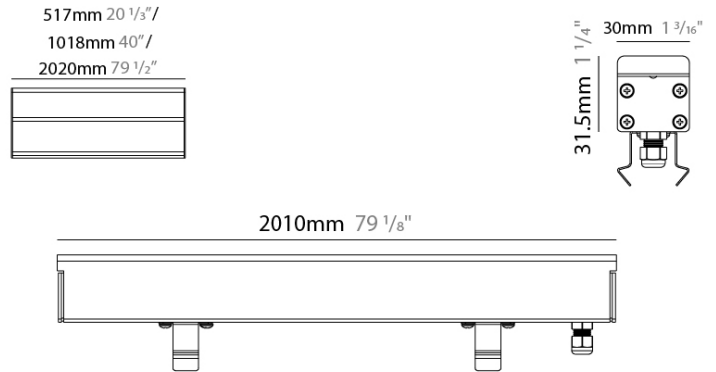

PROJECT	_____
TYPE	_____
SPECIFIER	_____
QUANTITY	_____
DATE	_____

DRITTO 30 RECESSED

E12I0032-RGBW

base number

1. To build a product code in our configurator select the specify button on the base model # product page
2. To build a manual product code on this datasheet choose from the options listed below in blue font and add the suffix to the base model #

GENERAL

Series: Dritto 30
Partner: Zaneen
Division: Exterior
Installation: Recessed
Product Type: Uplight
Mounting Location: In-Ground
Light Distribution: Direct

PHYSICAL

Shape: Rectangle
Length (mm): 2010
Length (in): 79 1/8"
Width (mm): 30
Width (in): 1 1/4"
Height (mm): 31.5
Height (in): 1 1/4"
Weight (kg): 2.22
Weight (lbs): 4.89
Load Resistance (kg): 5000
Load Resistance (lbs): 11023
Fixture Finish: Opal White
Fixture Material: Extruded PMMA with Opal
Cable Details: IP67 300mm Cable

ELECTRICAL

Lamp Type: LED
Input Wattage (W): 46
Dimming: DMX
Control Gear: DMX
Driver Included: No
Driver Location: Remote
Driver Type: Constant Voltage - Universal
Driver Class: Class 2
Input Voltage (V): 120 - 277
Output Voltage (V): 24

LED

Color Temperature (°K): RGBW
CRI: >90 CRI
Lamp Life (hrs): 100000
Special LEDs offerings: RGBW

OPTICAL

Optic°: 150
Beam Angle: Diffused
Adjustability: Fixed

RATINGS AND CERTIFICATIONS

Certified By: Certified for North American Standards
IP rating: IP67
IK Rating: IK10