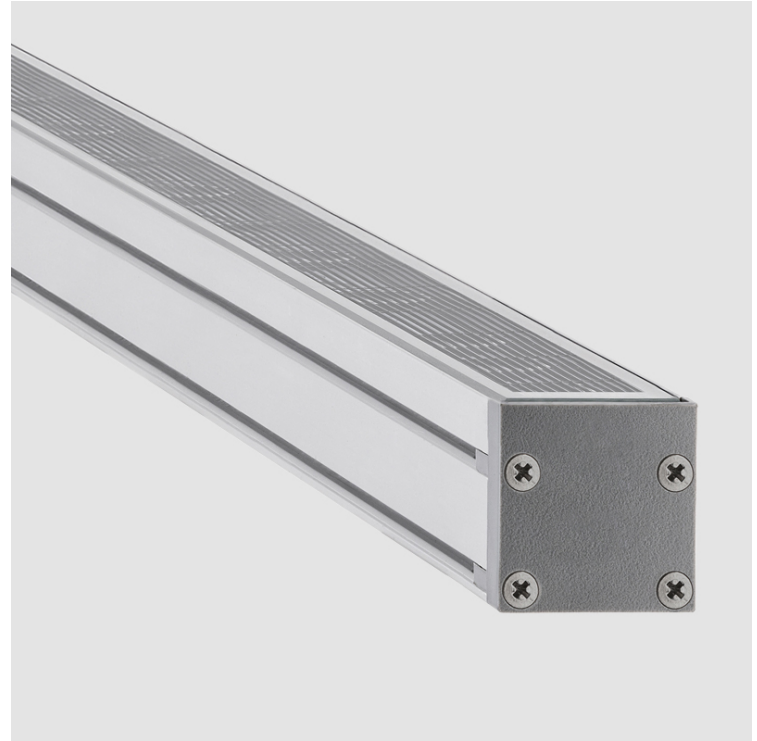

E1210054-

base number   Color   Lens
Temperature   Options

PROJECT
TYPE
SPECIFIER
QUANTITY
DATE

1. To build a product code in our configurator select the specify button on the base model # product page
2. To build a manual product code on this datasheet choose from the options listed below in blue font and add the suffix to the base model #

GENERAL

Series: Lineari 30
Partner: Zaneen
Division: Exterior
Installation: Recessed
Product Type: Wall Grazer
Mounting Location: In-Ground
Light Distribution: Uplight

PHYSICAL

Shape: Rectangle
Length (mm): 1139
Length (in): 44 ¹³/₁₆
Width (mm): 30
Width (in): 1 ³/₁₆
Height (mm): 53.5
Height (in): 2 ¹/₆
Diffuser: Extra clear tempered 6mm
Fixture Finish: ANA
Fixture Material: Extruded Aluminum
Cable Details: IP68 30cm Cable with Easy Lock system

ELECTRICAL

Lamp Type: LED
Input Wattage (W): 30.5
Total Output Wattage (W): 23.88
Dimming: Non-Dimmable
Driver Included: No
Driver Location: Remote
Driver Type: Constant Voltage - Universal
Driver Class: Class 2
Input Voltage (V): 120 - 277
Output Voltage (V): 24
Upon Request: Phase Dimming (120Vac only) / 0-10V Dimming

LED

Color Temperature (°K): 2200 / 2700 / 3000 / 4000
Max. Delivered Lumen (lm): 2520 (3000K)
CRI: >90 CRI
Lamp Life (hrs): 100000

OPTICAL

Optic: 12 / 21 / 31 / 46 / 13x36
Adjustability: Tilt ±20°

RATINGS AND CERTIFICATIONS

Certified By: Certified for North American Standards
IP rating: IP67
IK Rating: IK06