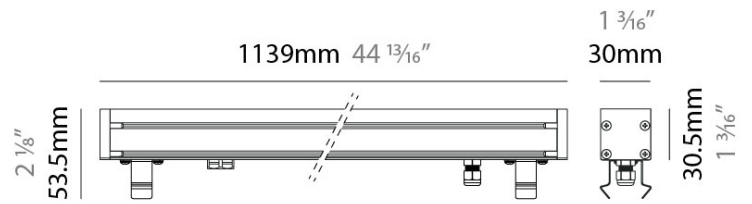

Shape: Rectangle  
 Length (mm): 1139  
 Length (in): 44 <sup>13</sup>/<sub>16</sub>  
 Width (mm): 30  
 Width (in): 1 <sup>3</sup>/<sub>16</sub>  
 Height (mm): 53.5  
 Height (in): 2 <sup>1</sup>/<sub>8</sub>  
 Diffuser: Extra clear tempered 6mm  
 Fixture Finish: ANA  
 Fixture Material: Extruded Aluminum  
 Cable Details: IP68 30cm Cable with Easy Lock system

**LED**

Color Temperature (°K): 2200 / 2700 / 3000 / 4000  
 Max. Delivered Lumen (lm): 2520 (3000K)  
 CRI: >90 CRI  
 Lamp Life (hrs): 100000

**OPTICAL**

Optic: 12 / 21 / 31 / 46 / 13x36  
 Adjustability: Tilt ±20°